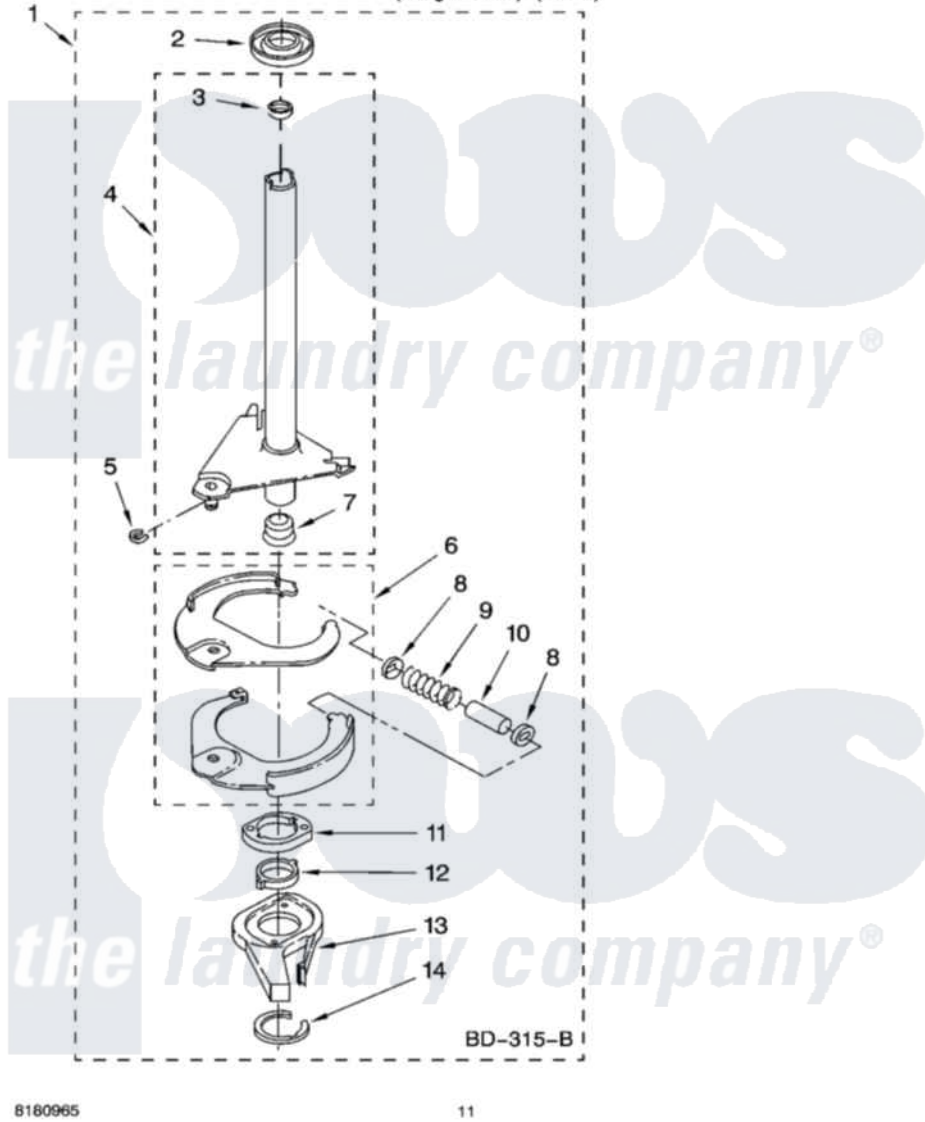

Whirlpool LSQ9200PQ4 07 - BRAKE AND DRIVE TUBE PARTS

BRAKE AND DRIVE TUBE PARTS

For Models: LSQ9200PQ4, LSQ9200PT4
(Designer White) (Biscuit)

8180965

11

Whirlpool [Residential Whirlpool LSQ9200PQ4 Washer Parts](#) Parts Diagram 07 - BRAKE AND DRIVE TUBE PARTS
Click on the part number to view part

Item	Original Part Number	Replaced By	Status	Part Description
1	388952	285792		Basketdrive
2	62658			Ring, Thrust
3	356427			Seal, Spin Pinion
4	64027	64208		Tube-Spin
5	64035	W10083190		Ring, Retaining
6	64232	285438		Shoe-Brake
7	62703	8546462		"T" Bearing, Spin Tube
8	3353956	285658		Sleeve
9	387806		Not Available	Spring, Brake
10	3355360	285658		Sleeve
11	661516	8546461		Cam, Brake Release
12	63022			Sleeve, Cam
13	64194	285790		Lining
14	90368	W10083200		Ring, Retaining
"	N/A		Not Available	FOLLOWING PARTS NOT ILLUSTRATED
"	285208			Lubricant