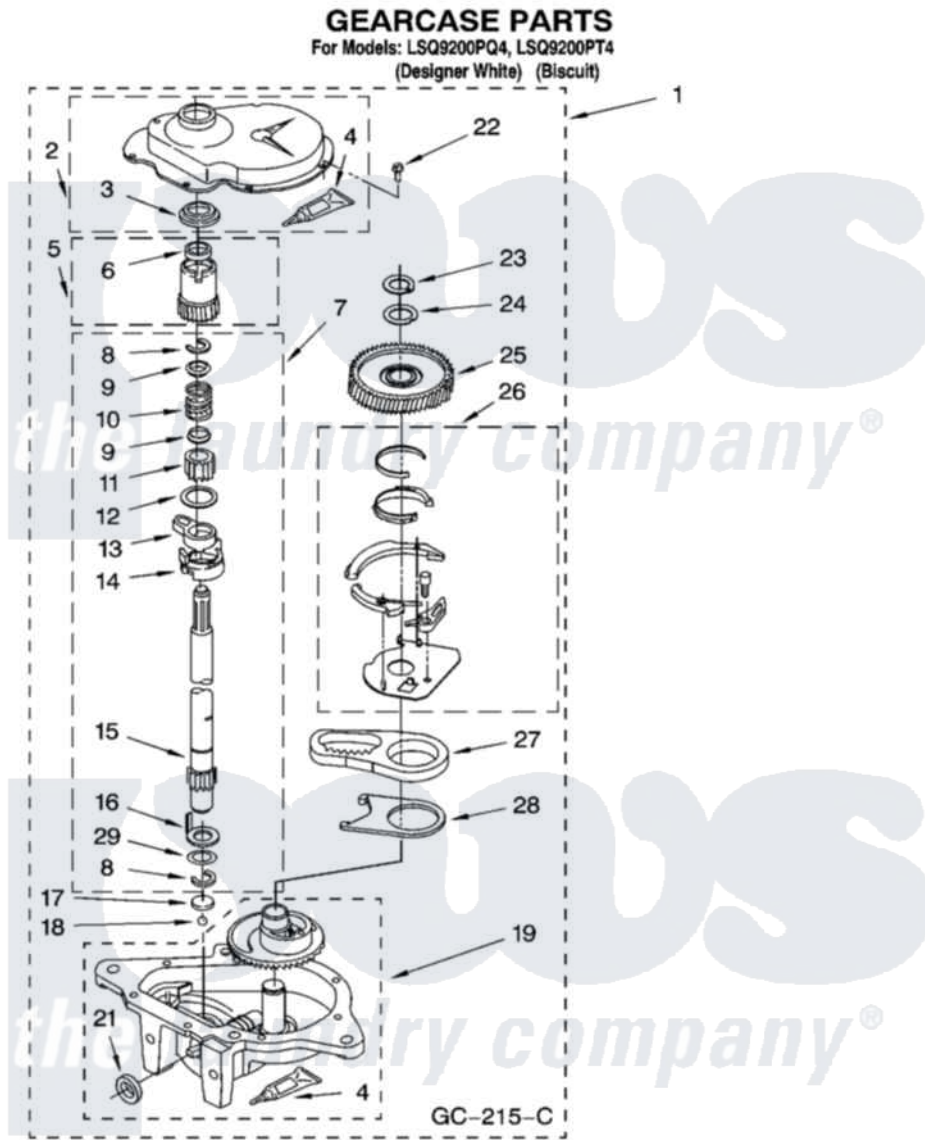

Whirlpool LSQ9200PQ4 08 - GEARCASE PARTS

12

8180965

Whirlpool [Residential Whirlpool LSQ9200PQ4 Washer Parts](#) Parts Diagram 08 - GEARCASE PARTS
Click on the part number to view part

Item	Original Part Number	Replaced By	Status	Part Description
1	3360630	3360629		Gearcase
2	285202			Cover, Gearcase
3	3349985			Seal, Gearcase Cover
4	285195			Sealer Sealer, Gasket
5	63320	285362		Gear and Pinion
6	356427			Seal, Spin Pinion
7	389387			Shaft, Agitator
8	90369		Not Available	Ring, Retaining (2)
9	62677			Retainer, Spring
10	62676			Spring, Agitator
11	63273	285509		Shaft, Agitator
12	62619			Washer, Agitator Gear
13	62580	285206		Cam-Agitator
14	62581	285206		Cam-Agitator
15	285509			Shaft, Agitator
16	62618			Washer, Cam Thrust

17	16018	285205	Bearing
18	85529	285205	Bearing
19	389230	285515	Gearcase
21	285352		Seal Kit, Thrust Plug
22	3351614		Screw, Gearcase Cover Mounting
23	3362552	285765	Ring-Retr
24	285735	285766	Washer Kit, Thrust
25	62570	285362	Gear and Pinon
26	388253	999516	Shelf-Glas
27	3349296	8546456	Rack, Connecting
28	62621		Actuator, Shift
29	388815		Washer, Intermediate 1 3976263 Miscellaneous Parts Bag 2 3976300 Washer, Inlet Hose 3 3366913 Clamp, Hose