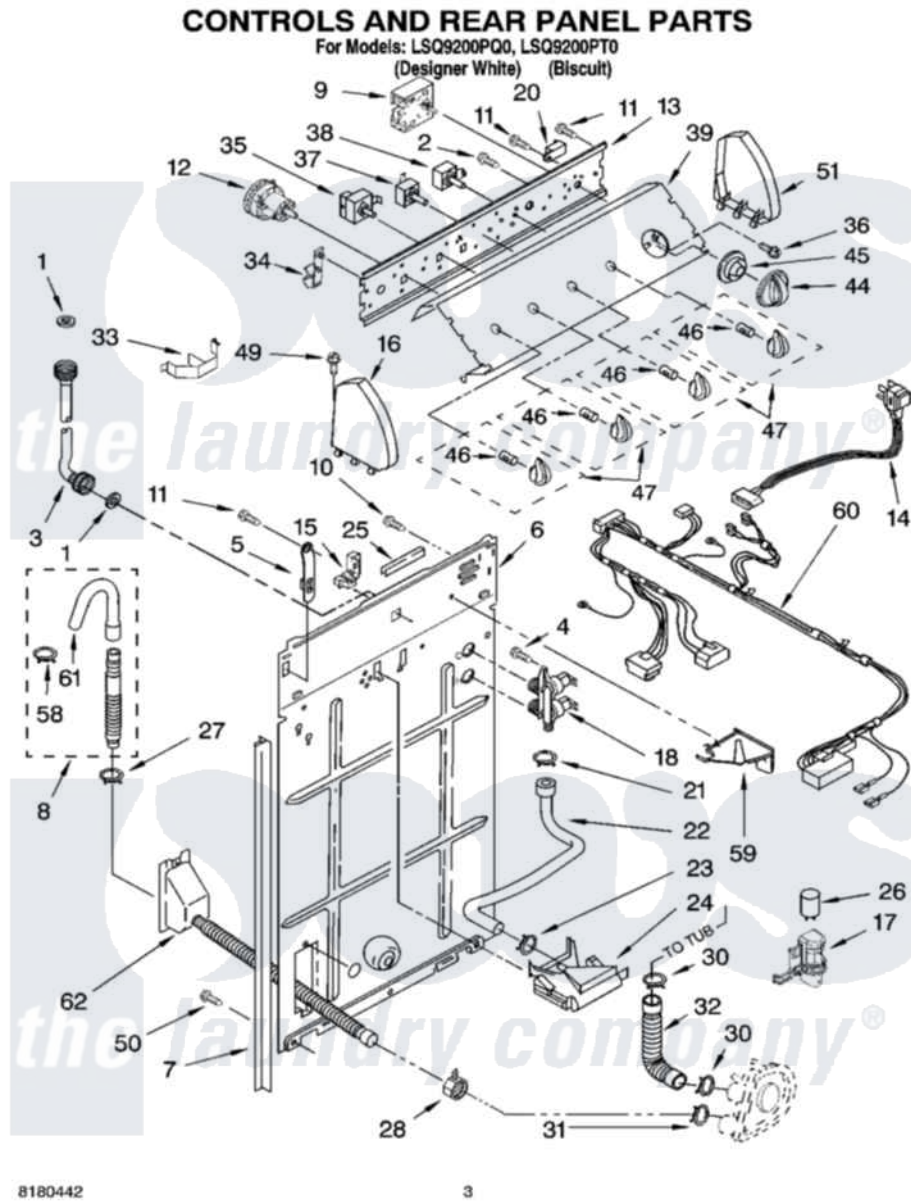

# Whirlpool LSQ9200PT0 02 - CONTROLS AND REAR PANEL PARTS

Whirlpool [Residential Whirlpool LSQ9200PT0 Washer Parts](#) Parts Diagram 02 - CONTROLS AND REAR PANEL PARTS  
Click on the part number to view part

Item	Original Part Number	Replaced By	Status	Part Description
1	3976300	<a href="#">16123</a>		Washer Inlet-Hose Miscellaneous Parts Must be Ordered Separately.
2	<a href="#">3400073</a>			Screw, Ground
3	3949374	<a href="#">89503</a>		Hose-Inlet
"	3949375	<a href="#">89503</a>		Hose-Inlet
4	<a href="#">9740848</a>			Screw, Mixing Valve Mounting
5	8318255	<a href="#">8568314</a>		Strap, Console
6	<a href="#">3357978</a>			Panel, Rear
7	<a href="#">62747</a>			Pad, Rear Panel
8	3951609	<a href="#">285664</a>		Hose
"	661577	<a href="#">285666</a>		Hose
"	3357090	<a href="#">285702</a>		Hose
9	<a href="#">8557301</a>			Timer, Control
10	<a href="#">3351614</a>			Screw, Gearcase Cover Mounting
11	<a href="#">90767</a>			Screw, 8A X 3/8 HeX Washer Head Tapping