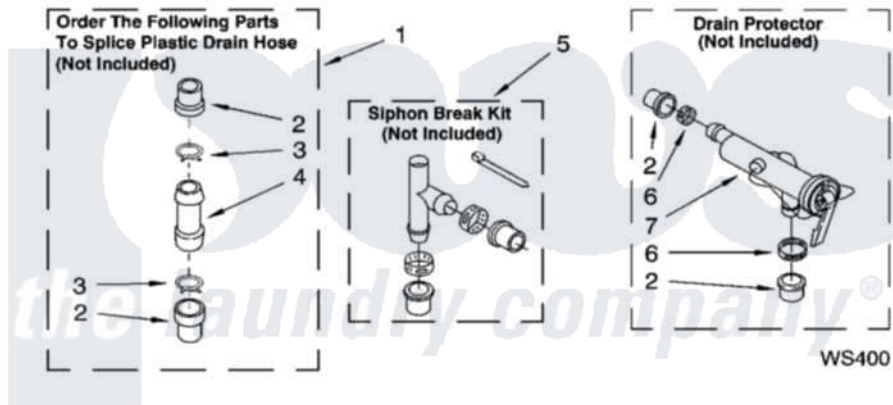

WATER SYSTEM PARTS

For Models: LSQ9200PQ0, LSQ9200PT0
(Designer White) (Biscuit)

8180442

13

[Whirlpool Residential Whirlpool LSQ9200PT0 Washer Parts](#) Parts Diagram 09 - WATER SYSTEM PARTS
Click on the part number to view part

Item	Original Part Number	Replaced By	Status	Part Description
1	285442			Water System Parts
2	285321			Water System Parts
3	370447	285655		Clamp, Hose
4	16272			Connector, Straight
5	285320			Water System Parts
6	65349	285655		Clamp, Hose
7	367031			Water System Parts