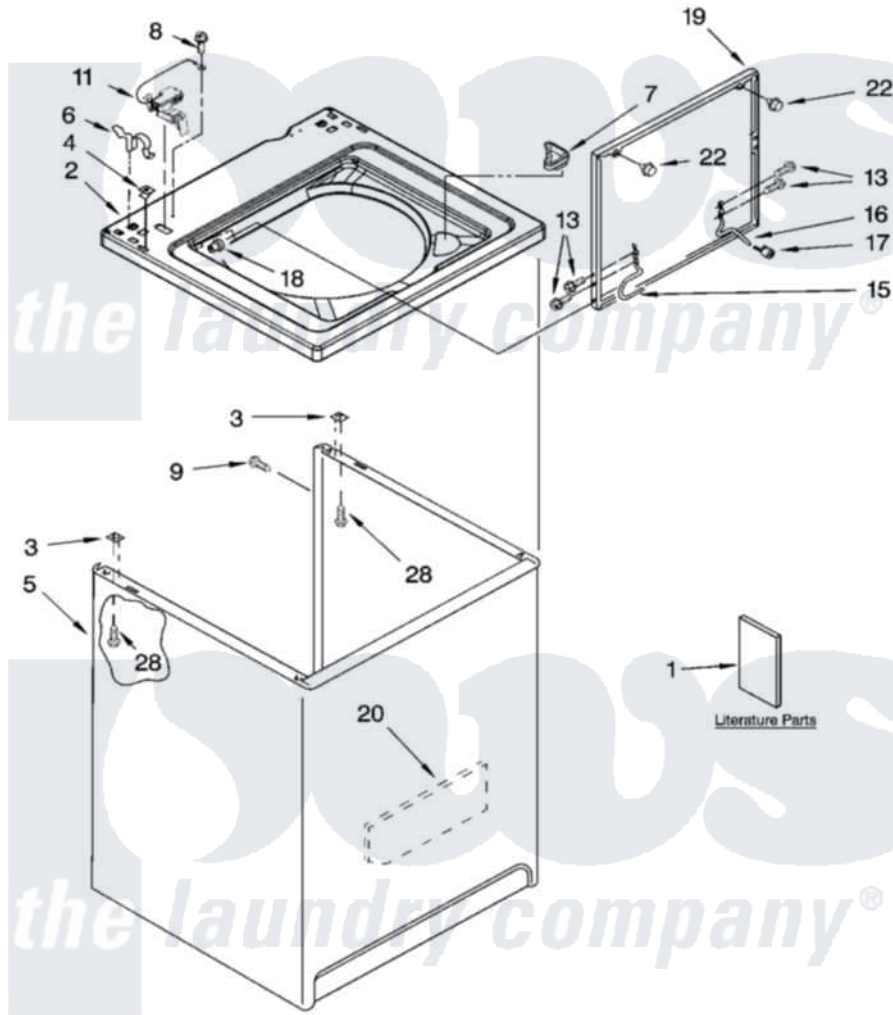

# Whirlpool LSQ9200PT1 01 - TOP AND CABINET PARTS

## TOP AND CABINET PARTS

For Models: LSQ9200PQ1, LSQ9200PT1  
(Designer White) (Biscuit)

AUTOMATIC  
WASHER

5-05 Litho in U.S.A. (drd)

1

Part No. 8180653

[Whirlpool Residential Whirlpool LSQ9200PT1 Washer Parts](#) Parts Diagram 01 - TOP AND CABINET PARTS  
Click on the part number to view part

Item	Original Part Number	Replaced By	Status	Part Description
1	3957165		Not Available	Installation Instructions
"	3955907		Not Available	Feature Sheet
"	3955869		Not Available	Use & Care Guide
"	3957474		Not Available	Energy Guide
"	8557303		Not Available	Wiring Diagram
"	N/A		Not Available	Following May Be Purchased DO-IT-YOURSELF REPAIR MANUALS
"	<a href="#">4313896</a>			Do-It-Yourself Repair Manuals
2	<a href="#">8318064</a>			Top
"	<a href="#">8318066</a>			Top
3	62750			Spacer, Cabinet To Top (4)
4	<a href="#">357213</a>			Nut, Push-In
5	<a href="#">63424</a>			Cabinet
"	<a href="#">3954357</a>			Cabinet
6	<a href="#">62780</a>			Clip, Top And Cabinet And Rear Panel