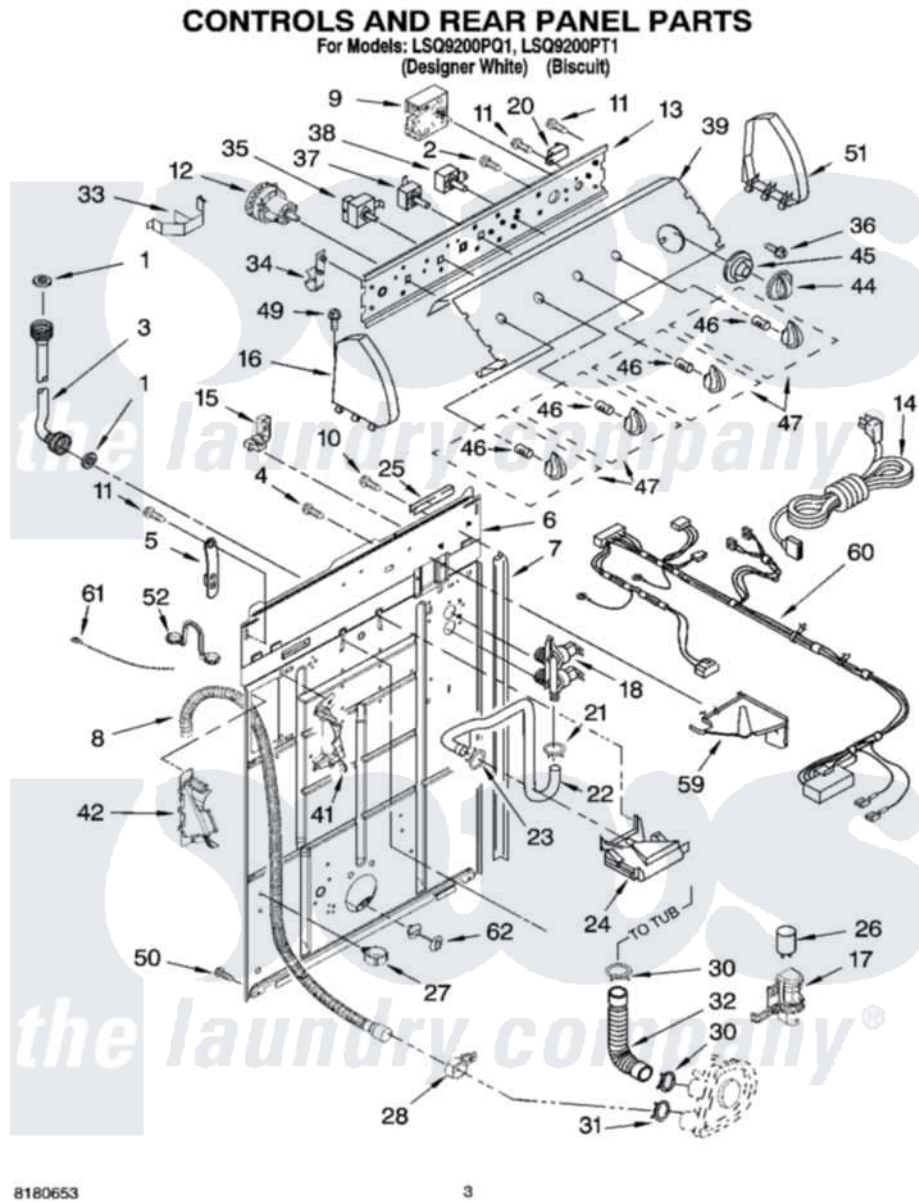

Whirlpool LSQ9200PT1 02 - CONTROLS AND REAR PANEL PARTS

8180653

3

Whirlpool Residential Whirlpool LSQ9200PT1 Washer Parts Parts Diagram 02 - CONTROLS AND REAR PANEL PARTS
Click on the part number to view part

Item	Original Part Number	Replaced By	Status	Part Description
1	3976300	16123		Washer Inlet-Hose Miscellaneous Parts Must be Ordered Separately.
2	3400073			Screw, Ground
3	8571377	89503		Hose-Inlet
"	8571378	89503		Hose-Inlet
4	9740848			Screw, Mixing Valve Mounting
5	8568314			Strap, Console
6	8318015			Panel, Rear
7	62747			Pad, Rear Panel
8	8559373	W10096921		Drain Hose Assembly
9	8557301			Timer, Control
10	3351614			Screw, Gearcase Cover Mounting
11	90767			Screw, 8A X 3/8 HeX Washer Head Tapping
12	3366847	W10337780		Switch-WL
13	3948608			Bracket, Control