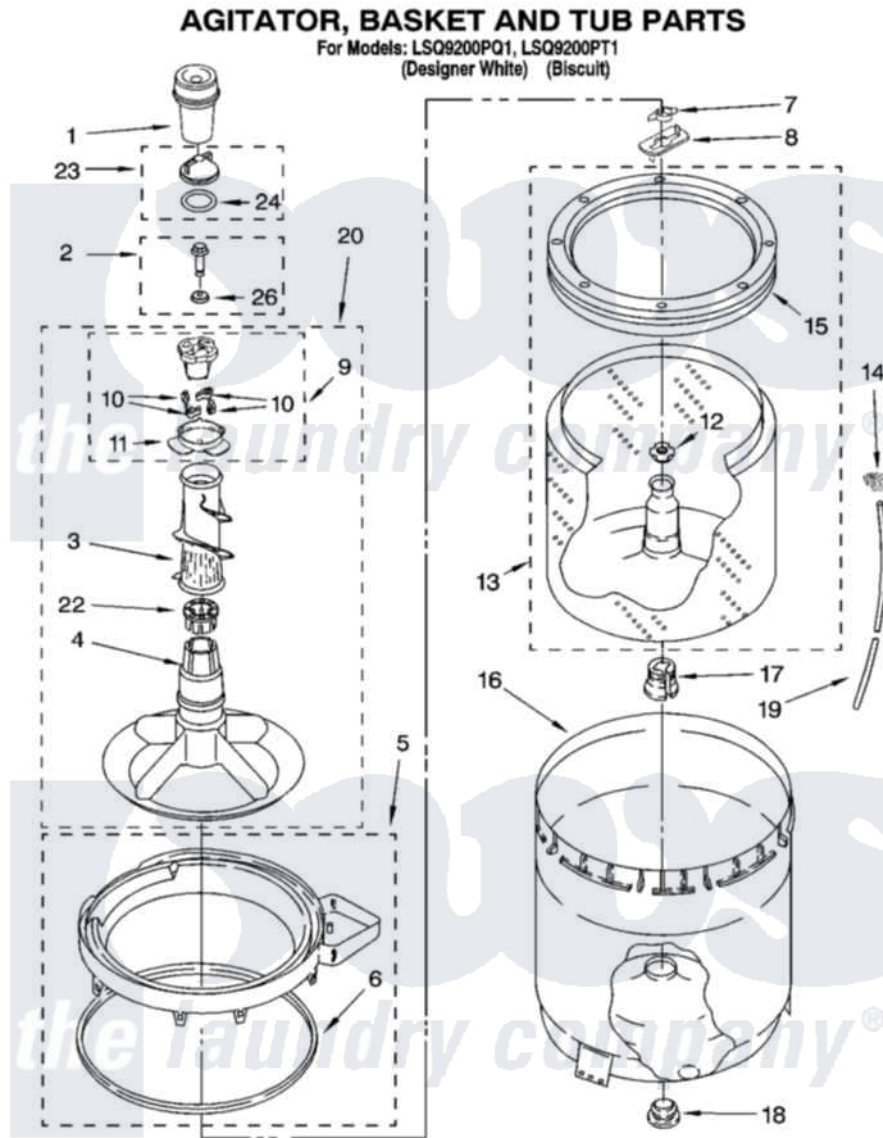

Whirlpool LSQ9200PT1 03 - AGITATOR, BASKET AND TUB PARTS

8180653

5

Whirlpool Residential Whirlpool LSQ9200PT1 Washer Parts Parts Diagram 03 - AGITATOR, BASKET AND TUB PARTS

[Click on the part number to view part](#)

Item	Original Part Number	Replaced By	Status	Part Description
1	63580			Dispenser, Fabric Softener
2	358237			Screw And Washer
3	3348752			Mover, Clothes
4	3347288			Agitator
5	8528150	W10445870		Ring-Tub
6	3976308			Gasket, Tub Ring
7	3354845			Clip, Agitator
8	3355921	8543666		Washer, Agitator
9	3363663	285811		Cam-Agitator
10	3366877	80040		Dog-Agitator
11	3363661			Bearing, Driven Cam
12	21366			Nut, Spanner
13	8526016	W10389328		Clothes Container, Assembly
14	2219077			Clip, Pressure Switch Hose
15	8519788	387240		Ring, Balance
16	63849			Strain Relief, Power Cord

17	389140		Tub Block, Basket Drive
18	383727		Gasket, Centerpodt
19	3347780	353244	Hose, Pressure Switch
20	3348117	285565	Agitator
22	3350389	285587	Washer
23	3354733	W10074580	Cap, Barrier
24	3348855	W10072840	Fabric Softener
26	3949550		Washer