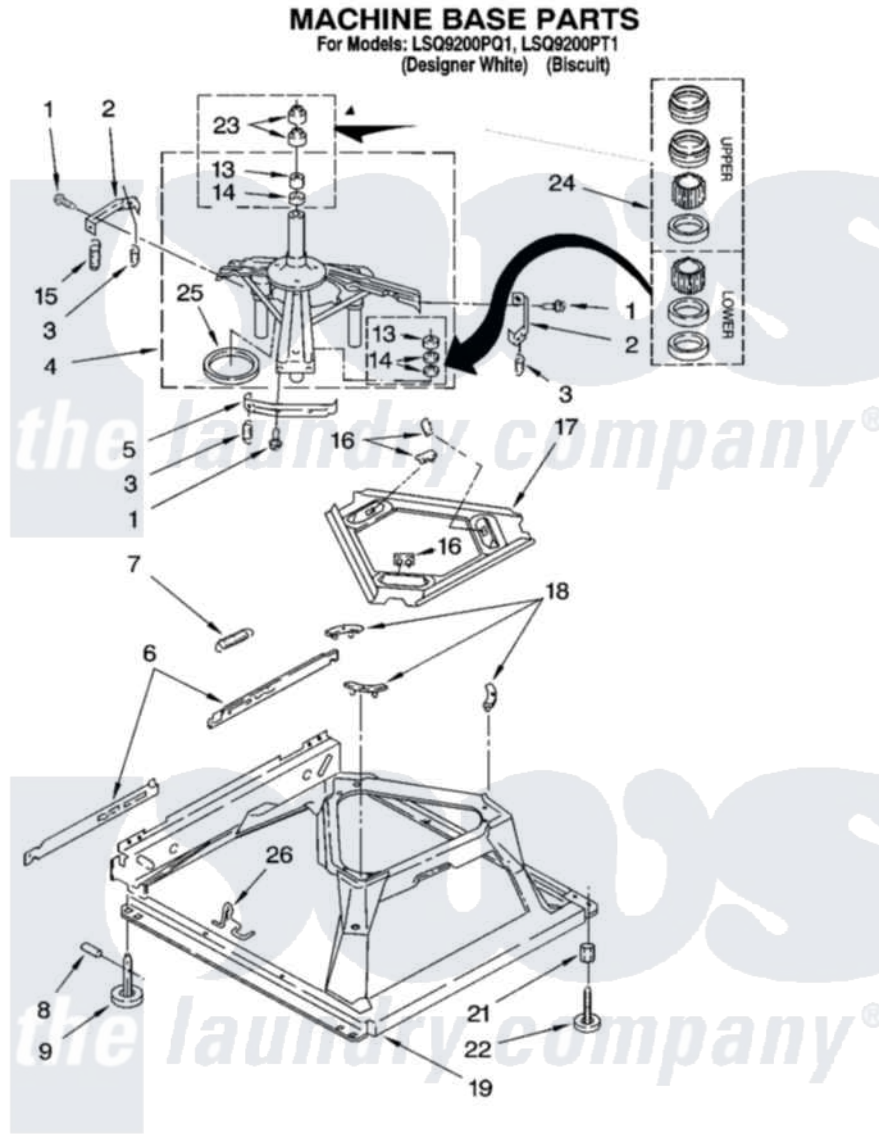

# Whirlpool LSQ9200PT1 04 - MACHINE BASE PARTS

8180653

7

Whirlpool [Residential Whirlpool LSQ9200PT1 Washer Parts](#) Parts Diagram 04 - MACHINE BASE PARTS  
Click on the part number to view part

| Item | Original Part Number    | Replaced By               | Status | Part Description         |
|------|-------------------------|---------------------------|--------|--------------------------|
| 1    | <a href="#">3400076</a> |                           |        | Screw, Bracket Mounting  |
| 2    | <a href="#">64067</a>   |                           |        | Bracket, Spring Outer    |
| 3    | <a href="#">63907</a>   |                           |        | Spring, Suspension       |
| 4    | 8575214                 | <a href="#">280184</a>    |        | Support                  |
| 5    | <a href="#">64065</a>   |                           |        | Bracket, Spring Outer    |
| 6    | <a href="#">63466</a>   |                           |        | Link, Leveling Mechanism |
| 7    | 62597                   | <a href="#">8316845</a>   |        | Spring                   |
| 8    | <a href="#">62837</a>   |                           |        | Pin, Knurled             |
| 9    | 62596                   | <a href="#">285244</a>    |        | Feet-Leveling            |
| 13   | 3347047                 | <a href="#">8546455</a>   |        | Bearing, Centerpost      |
| 14   | 357409                  | <a href="#">359449</a>    |        | Seal, Agitator Shaft     |
| 15   | 388492                  | <a href="#">W10250667</a> |        | Spring, Counterweight    |
| 16   | 62568                   | <a href="#">285219</a>    |        | Pad                      |
| 17   | <a href="#">3946509</a> |                           |        | Plate, Suspension        |
| 18   | 3363660                 | <a href="#">285744</a>    |        | Pad                      |
| 19   | 3946512                 | <a href="#">285771</a>    |        | Base                     |