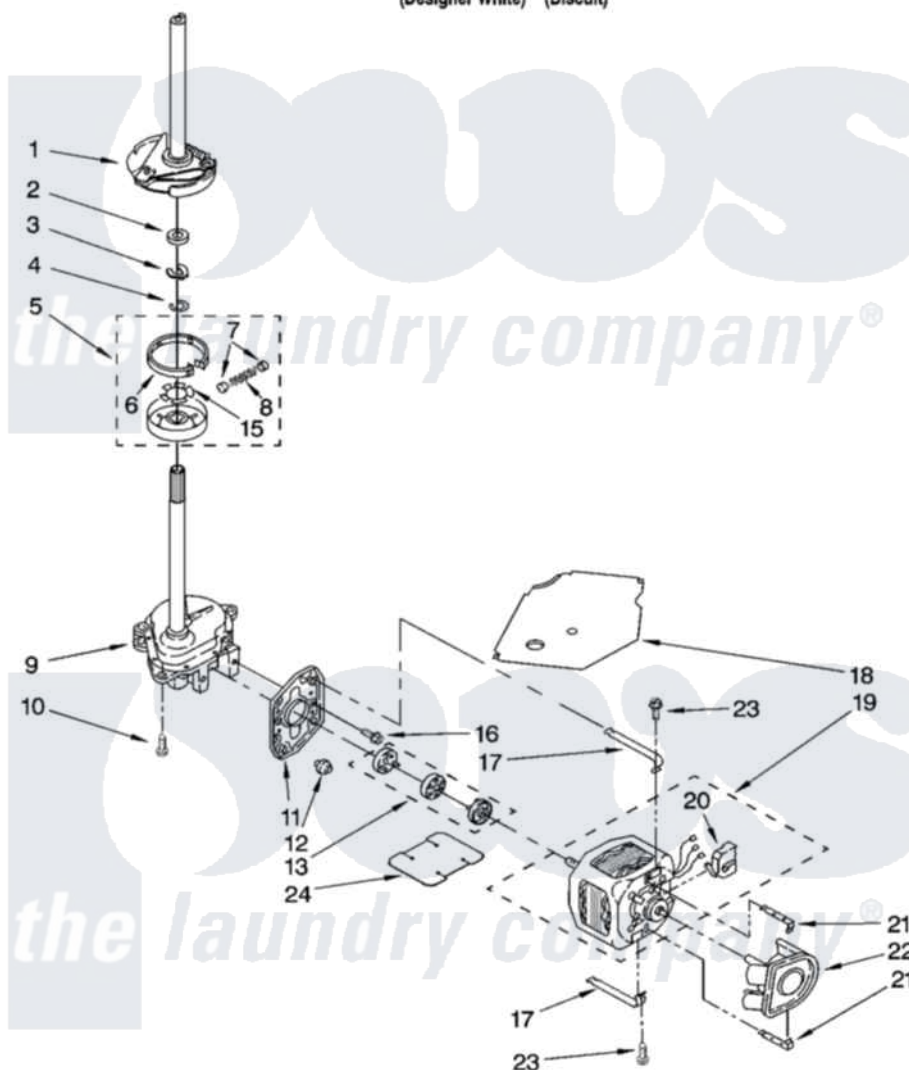

Whirlpool LSQ9200PT1 05 - BRAKE, CLUTCH, GEARCASE, MOTOR AND PUMP PARTS

BRAKE, CLUTCH, GEARCASE, MOTOR AND PUMP PARTS

For Models: LSQ9200PQ1, LSQ9200PT1
(Designer White) (Biscuit)

8

8180653

Whirlpool [Residential Whirlpool LSQ9200PT1 Washer Parts](#) Parts Diagram 05 - BRAKE, CLUTCH, GEARCASE, MOTOR AND PUMP PARTS
Click on the part number to view part

Item	Original Part Number	Replaced By	Status	Part Description
1	388952	285792		Basketdrive
2	63292			Washer, Spin Tube Thrust
3	62697	W10080230		Ring, Spin Tube Support
4	63283	285353		Ring
5	3951311	285785		Clutch
6	3951308	285790		Lining
7	62646			Cap, Clutch Spring
8	3946792			Spring And Damper Assembly
9	3360630	3360629		Gearcase
10	3357334	3400516		Screw Anti-Rattle
11	62611			Plate, Motor Mount To Gearcase
12	62691			Grommet, Motor
13	285753	285753A		Coupling
15	3355454			Clip, Main Drive

16	3400516		Screw Anti-Rattle
17	3349637	W10086010	Retainer, Motor
18	3362089		Shield, Tub To Motor
19	8528157	661600	Motor, Main Drive
20	3952056		Switch, Main Drive Motor
21	8546127		Retainer, Pump
22	3363394		Pump
23	3387485	273556	Screw, 10-16 X 5/8
24	3946532		Shield, Motor