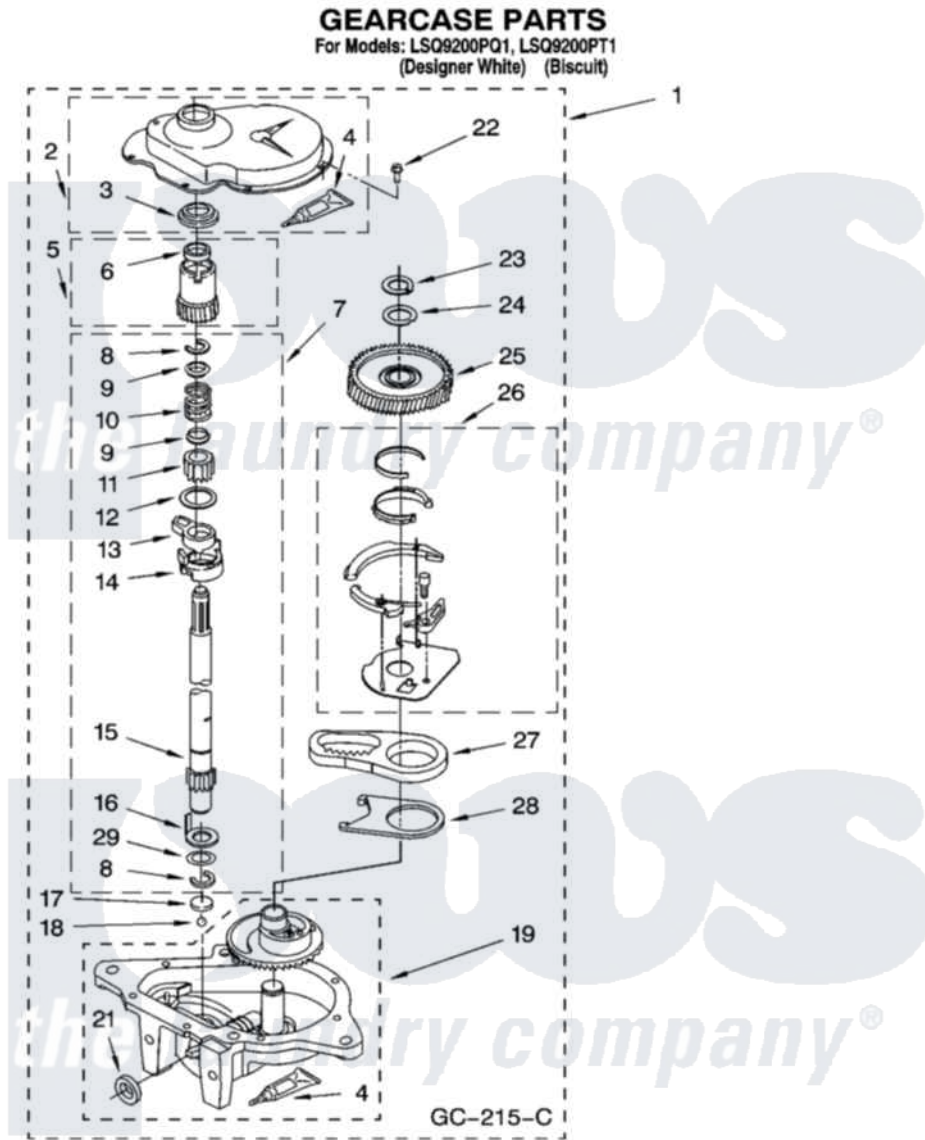

Whirlpool LSQ9200PT1 08 - GEARCASE PARTS

12

8180653

Whirlpool Residential Whirlpool LSQ9200PT1 Washer Parts Parts Diagram 08 - GEARCASE PARTS
Click on the part number to view part

Item	Original Part Number	Replaced By	Status	Part Description
1	3360630	3360629		Gearcase
2	285202			Cover, Gearcase
3	3349985			Seal, Gearcase Cover
4	285195			Sealer Sealer, Gasket
5	63320	285362		Gear and Pinion
6	356427			Seal, Spin Pinion
7	389387			Shaft, Agitator
8	90369		Not Available	Ring, Retaining (2)
9	62677			Retainer, Spring
10	62676			Spring, Agitator
11	63273	285509		Shaft, Agitator
12	62619			Washer, Agitator Gear
13	62580	285206		Cam-Agitator
14	62581	285206		Cam-Agitator
15	285509			Shaft, Agitator
16	62618			Washer, Cam Thrust

17	16018	285205	Bearing
18	85529	285205	Bearing
19	389230	285515	Gearcase
21	285352		Seal Kit, Thrust Plug
22	3351614		Screw, Gearcase Cover Mounting
23	3362552	285765	Ring-Retr
24	285735	285766	Washer Kit, Thrust
25	62570	285362	Gear and Pinon
26	388253	999516	Shelf-Glas
27	3349296	8546456	Rack, Connecting
28	62621		Actuator, Shift
29	388815		Washer, Intermediate 1 3976263 Miscellaneous Parts Bag 2 3976300 Washer, Inlet Hose 3 3366913 Clamp, Hose