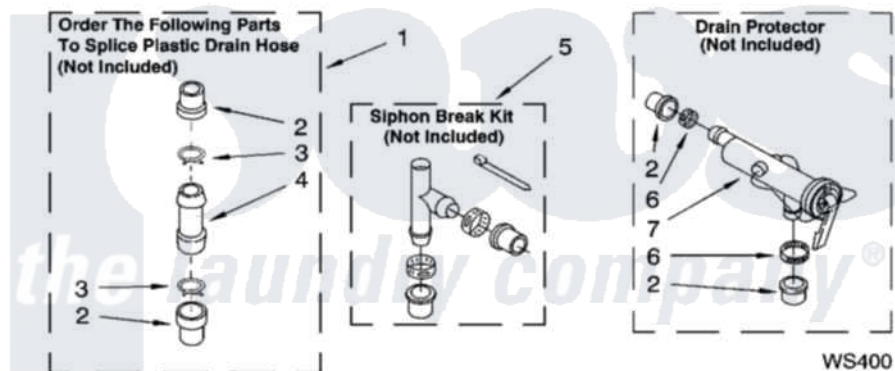

**Whirlpool LSQ9200PT1 09 - WATER SYSTEM PARTS, MISCELLANEOUS PARTS, OPTIONAL PARTS (NOT INCLUDED)**

**WATER SYSTEM PARTS**

For Models: LSQ9200PQ1, LSQ9200PT1  
(Designer White) (Biscuit)

8180653

13

Whirlpool [Residential Whirlpool LSQ9200PT1 Washer Parts](#) Parts Diagram 09 - WATER SYSTEM PARTS, MISCELLANEOUS PARTS, OPTIONAL PARTS (NOT INCLUDED)

[Click on the part number to view part](#)

Item	Original Part Number	Replaced By	Status	Part Description
1	<a href="#">285442</a>			Water System Parts
2	<a href="#">285321</a>			Water System Parts
3	370447	<a href="#">285655</a>		Clamp, Hose
4	<a href="#">16272</a>			Connector, Straight
5	<a href="#">285320</a>			Water System Parts
6	65349	<a href="#">285655</a>		Clamp, Hose
7	<a href="#">367031</a>			Water System Parts
1	<a href="#">3957361</a>			Miscellaneous Parts Bag
2	3976300	<a href="#">16123</a>		Washer Inlet-Hose Miscellaneous Parts Must be Ordered Separately.
3	<a href="#">3359452</a>			Nut, Lock
4	389102	<a href="#">W10001130</a>		Foot, Leveling
	<a href="#">72017</a>			Paint, Touch-Up
"	<a href="#">4392899</a>			Paint, Touch-Up