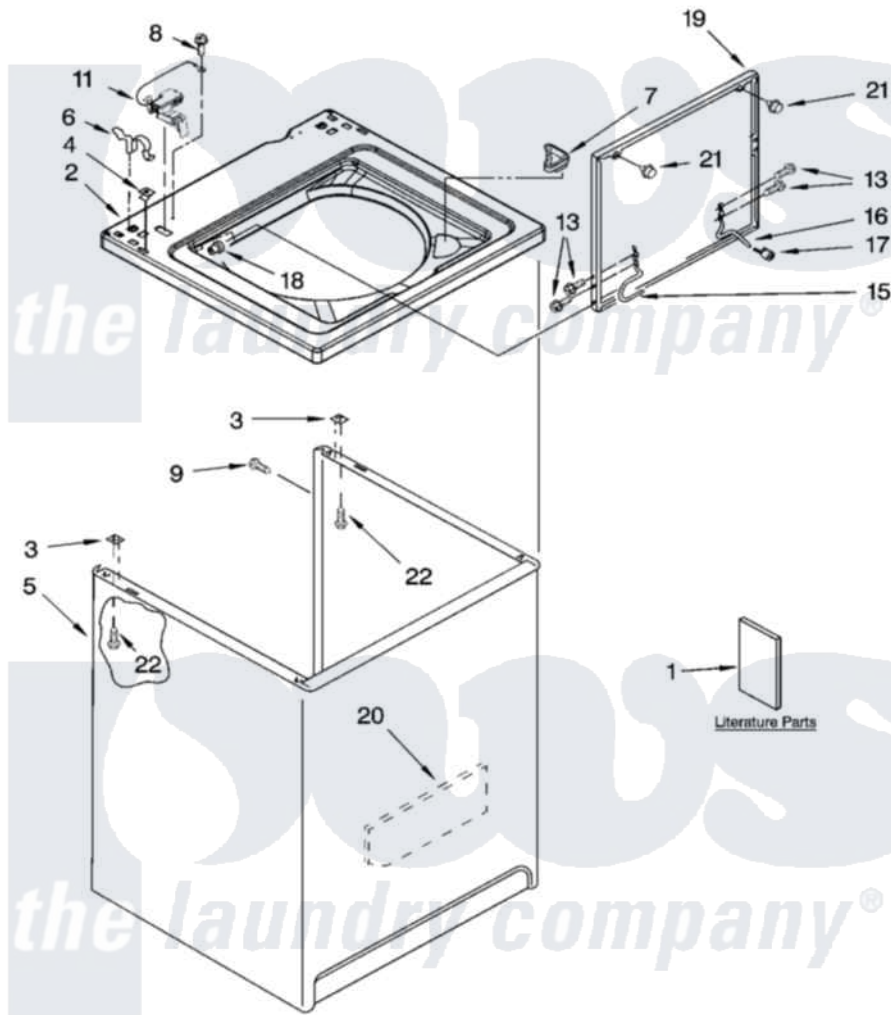

# Whirlpool LSQ9200PT4 01 - TOP AND CABINET PARTS

## TOP AND CABINET PARTS

For Models: LSQ9200PQ4, LSQ9200PT4  
(Designer White) (Biscuit)

AUTOMATIC  
WASHER

11-05 Litho in U.S.A. (drd)

1

Part No. 8180965 Rev. A

[Whirlpool Residential Whirlpool LSQ9200PT4 Washer Parts](#) Parts Diagram 01 - TOP AND CABINET PARTS  
Click on the part number to view part

Item	Original Part Number	Replaced By	Status	Part Description
1	3958075		Not Available	Installation Instructions
"	3955907		Not Available	Feature Sheet
"	8578232		Not Available	Use & Care Guide
"	3957474		Not Available	Energy Guide
"	8557303		Not Available	Wiring Diagram
"	N/A		Not Available	Following May Be Purchased DO-IT-YOURSELF REPAIR MANUALS
"	<a href="#">4313896</a>			Do-It-Yourself Repair Manuals
2	<a href="#">8318064</a>			Top
"	<a href="#">8318066</a>			Top
3	62750			Spacer, Cabinet To Top (4)
4	<a href="#">357213</a>			Nut, Push-In
5	<a href="#">63424</a>			Cabinet
"	<a href="#">3954357</a>			Cabinet
6	<a href="#">62780</a>			Clip, Top And Cabinet And Rear Panel