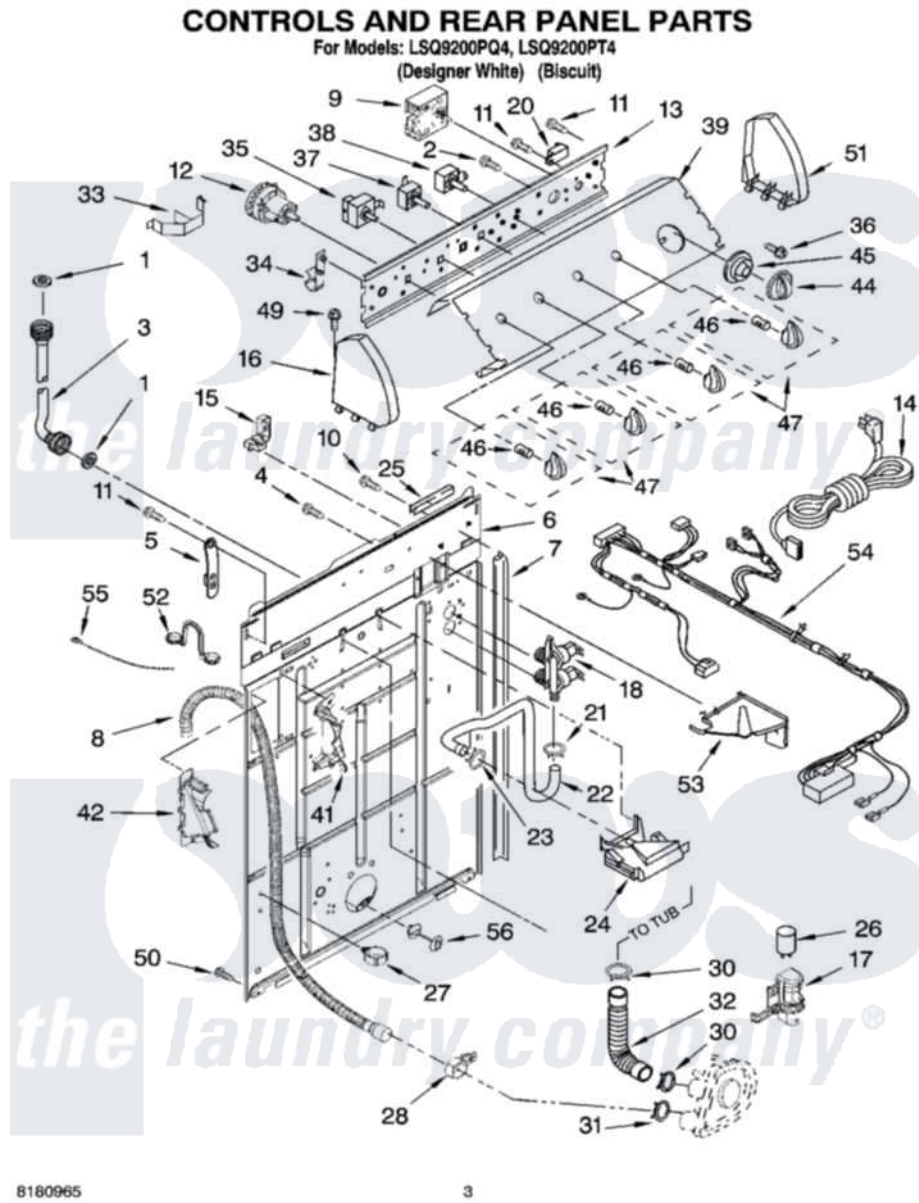

Whirlpool LSQ9200PT4 02 - CONTROLS AND REAR PANEL PARTS

Whirlpool [Residential Whirlpool LSQ9200PT4 Washer Parts](#) Parts Diagram 02 - CONTROLS AND REAR PANEL PARTS
Click on the part number to view part

Item	Original Part Number	Replaced By	Status	Part Description
1	3976300	16123		Washer Inlet-Hose Miscellaneous Parts Must be Ordered Separately.
2	3400073			Screw, Ground
3	8571377	89503		Hose-Inlet
"	8571378	89503		Hose-Inlet
4	9740848			Screw, Mixing Valve Mounting
5	8568314			Strap, Console
6	8318015			Panel, Rear
7	62747			Pad, Rear Panel
8	8559373	W10096921		Drain Hose Assembly
9	8557301			Timer, Control
10	3351614			Screw, Gearcase Cover Mounting
11	90767			Screw, 8A X 3/8 HeX Washer Head Tapping
12	3366847	W10337780		Switch-WL
13	3948608			Bracket, Control