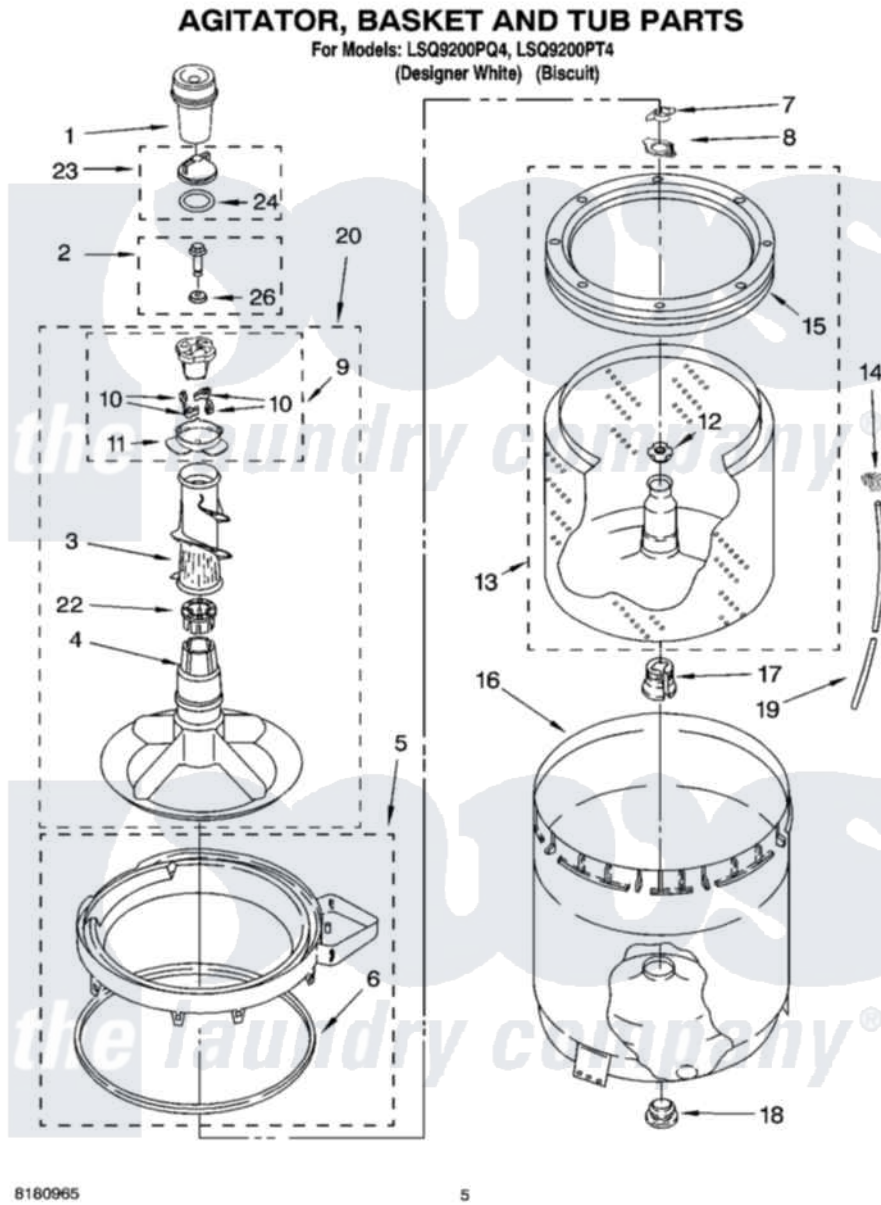

Whirlpool LSQ9200PT4 03 - AGITATOR, BASKET AND TUB PARTS

8180965

5

Whirlpool Residential Whirlpool LSQ9200PT4 Washer Parts Parts Diagram 03 - AGITATOR, BASKET AND TUB PARTS

Click on the part number to view part

Item	Original Part Number	Replaced By	Status	Part Description
1	63580			Dispenser, Fabric Softener
2	358237			Screw And Washer
3	3348752			Mover, Clothes
4	3347288			Agitator
5	8528150	W10445870		Ring-Tub
6	3976308			Gasket, Tub Ring
7	3354845			Clip, Agitator
8	8543666			Washer, Agitator
9	3363663	285811		Cam-Agitator
10	3366877	80040		Dog-Agitator
11	3363661			Bearing, Driven Cam
12	21366			Nut, Spanner
13	8526016	W10389328		Clothes Container, Assembly
14	2219077			Clip, Pressure Switch Hose
15	8519788	387240		Ring, Balance
16	63849			Strain Relief, Power Cord

17	389140		Tub Block, Basket Drive
18	383727		Gasket, Centerpodt
19	3347780	353244	Hose, Pressure Switch
20	3348117	285565	Agitator
22	3350389	285587	Washer
23	3354733	W10074580	Cap, Barrier
24	3348855	W10072840	Fabric Softener
26	3949550		Washer