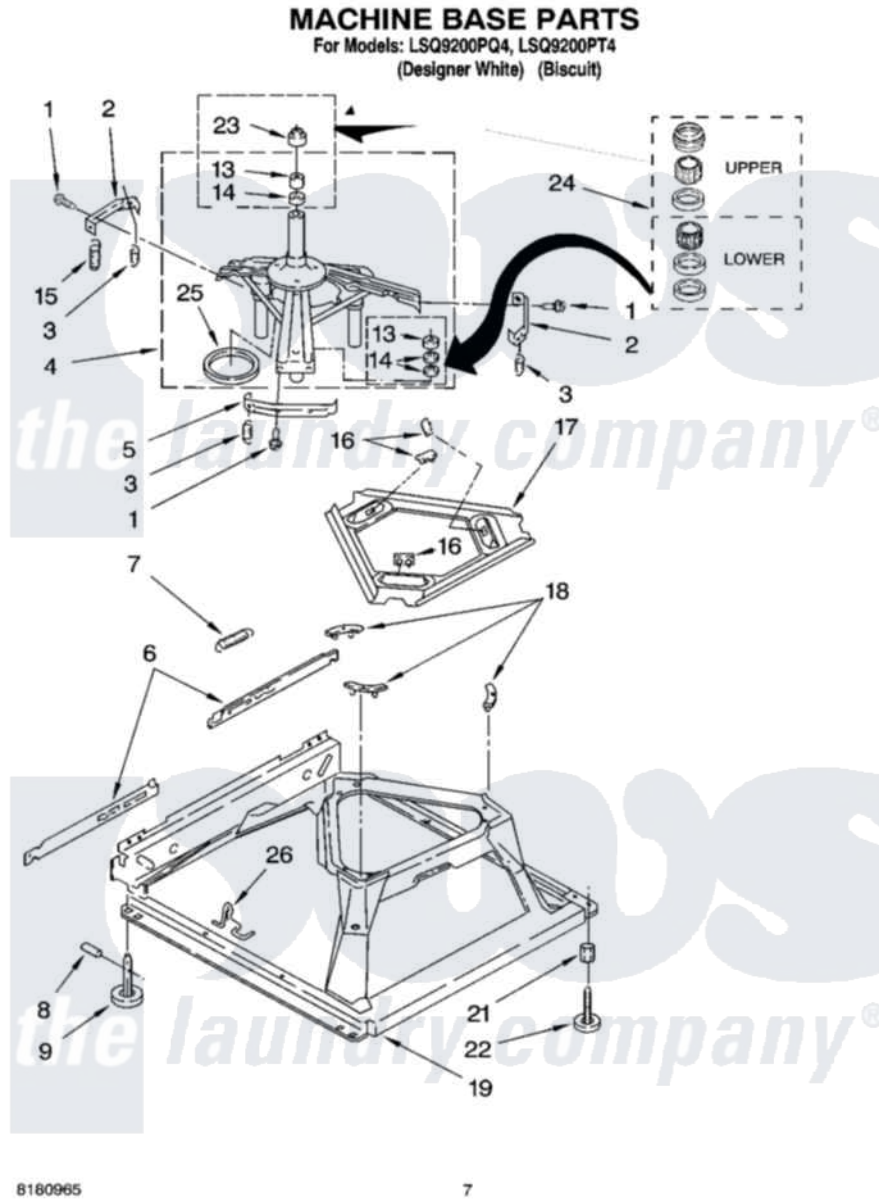

Whirlpool LSQ9200PT4 04 - MACHINE BASE PARTS

Whirlpool [Residential Whirlpool LSQ9200PT4 Washer Parts](#) Parts Diagram 04 - MACHINE BASE PARTS
Click on the part number to view part

Item	Original Part Number	Replaced By	Status	Part Description
1	3400076			Screw, Bracket Mounting
2	64067			Bracket, Spring Outer
3	63907			Spring, Suspension
4	8575214	280184		Support
5	64065			Bracket, Spring Outer
6	63466			Link, Leveling Mechanism
7	62597	8316845		Spring
8	62837			Pin, Knurled
9	62596	285244		Feet-Leveling
13	8546455			Bearing, Centerpost
14	357409	359449		Seal, Agitator Shaft
15	388492	W10250667		Spring, Counterweight
16	62568	285219		Pad
17	3946509			Plate, Suspension
18	3363660	285744		Pad
19	3946512	285771		Base

21	3359452		Nut, Lock
22	389102	W10001130	Foot, Leveling
23	8577376		Seal, Centerpost
24	285203		Centerpost Bearing Kit
25	63134		Ring, Sound Deadening
26	63806	W10145155	Retainer, Suspension Spring