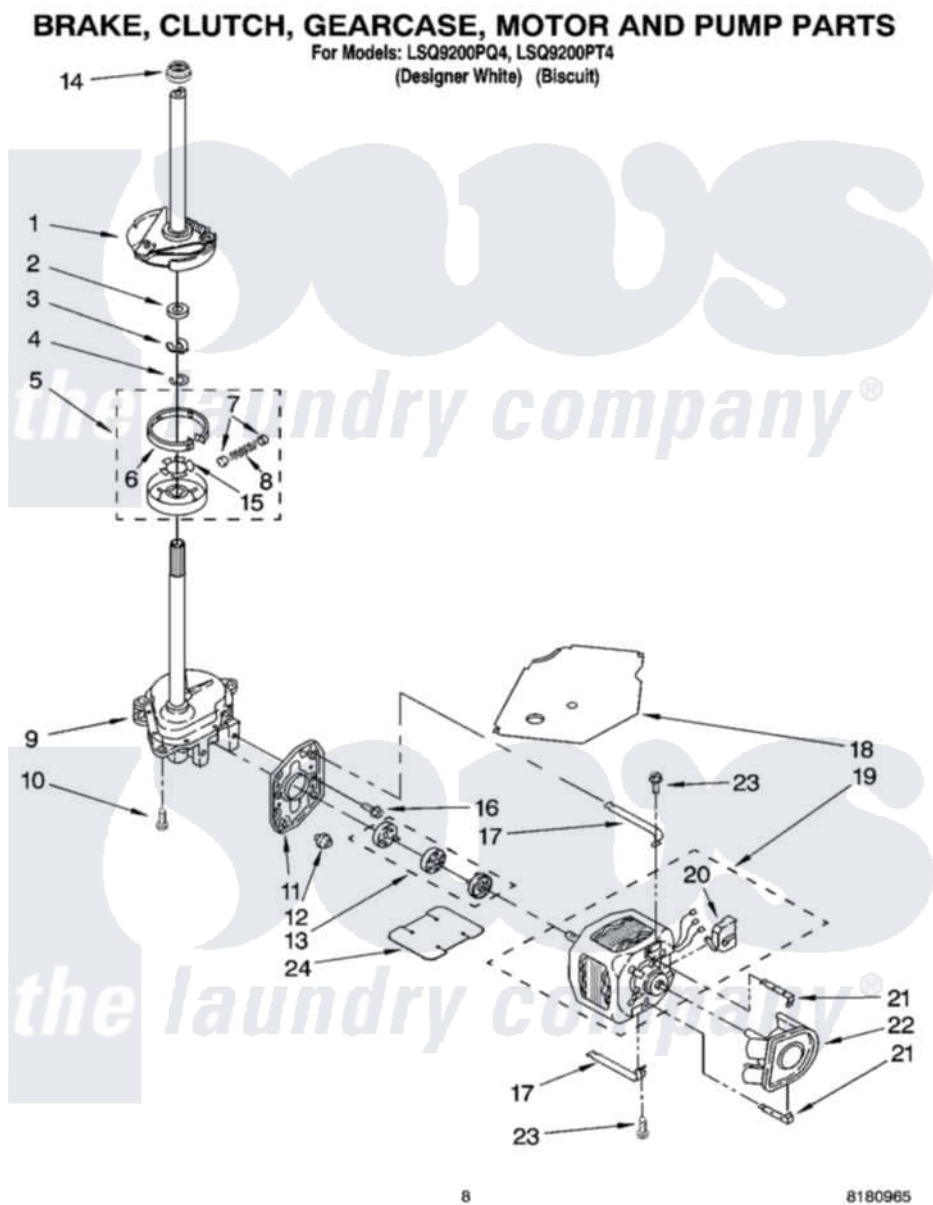

# Whirlpool LSQ9200PT4 05 - BRAKE, CLUTCH, GEARCASE, MOTOR AND PUMP PARTS

Whirlpool [Residential Whirlpool LSQ9200PT4 Washer Parts](#) Parts Diagram 05 - BRAKE, CLUTCH, GEARCASE, MOTOR AND PUMP PARTS  
Click on the part number to view part

Item	Original Part Number	Replaced By	Status	Part Description
1	388952	<a href="#">285792</a>		Basketdrive
2	<a href="#">63292</a>			Washer, Spin Tube Thrust
3	62697	<a href="#">W10080230</a>		Ring, Spin Tube Support
4	63283	<a href="#">285353</a>		Ring
5	3951311	<a href="#">285785</a>		Clutch
6	3951308	<a href="#">285790</a>		Lining
7	<a href="#">62646</a>			Cap, Clutch Spring
8	<a href="#">3946792</a>			Spring And Damper Assembly
9	3360630	<a href="#">3360629</a>		Gearcase
10	3357334	<a href="#">3400516</a>		Screw Anti-Rattle
11	<a href="#">62611</a>			Plate, Motor Mount To Gearcase
12	<a href="#">62691</a>			Grommet, Motor
13	285753	<a href="#">285753A</a>		Coupling
14	<a href="#">8577374</a>			Seal, Centerpost

15	<a href="#">3355454</a>		Clip, Main Drive
16	<a href="#">3400516</a>		Screw Anti-Rattle
17	3349637	<a href="#">W10086010</a>	Retainer, Motor
18	<a href="#">3362089</a>		Shield, Tub To Motor
19	8528157	<a href="#">661600</a>	Motor, Main Drive
20	<a href="#">3952056</a>		Switch, Main Drive Motor
21	<a href="#">8546127</a>		Retainer, Pump
22	<a href="#">3363394</a>		Pump
23	3387485	<a href="#">273556</a>	Screw, 10-16 X 5/8
24	<a href="#">3946532</a>		Shield, Motor