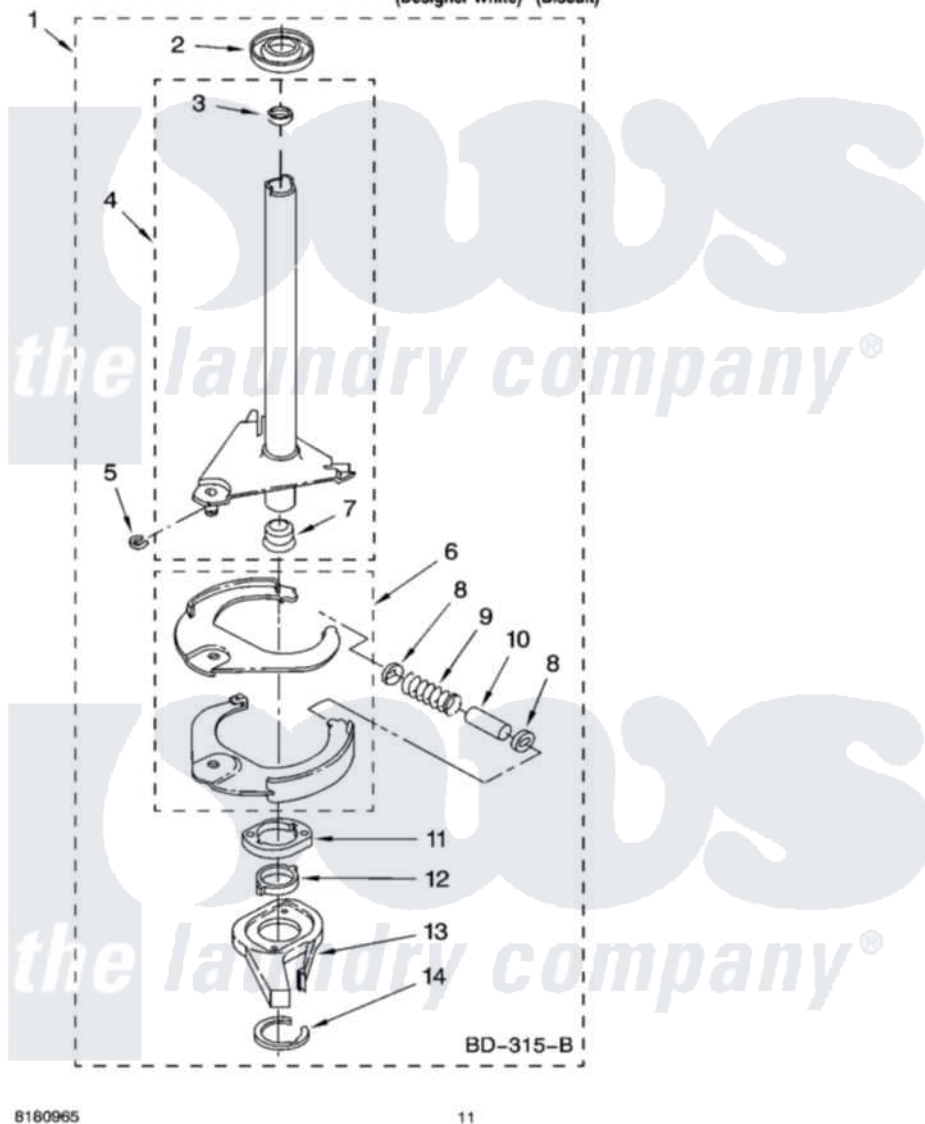

Whirlpool LSQ9200PT4 07 - BRAKE AND DRIVE TUBE PARTS

BRAKE AND DRIVE TUBE PARTS

For Models: LSQ9200PQ4, LSQ9200PT4
(Designer White) (Biscuit)

8180965

11

Whirlpool [Residential Whirlpool LSQ9200PT4 Washer Parts](#) Parts Diagram 07 - BRAKE AND DRIVE TUBE PARTS
Click on the part number to view part

Item	Original Part Number	Replaced By	Status	Part Description
1	388952	285792		Basketdrive
2	62658			Ring, Thrust
3	356427			Seal, Spin Pinion
4	64027	64208		Tube-Spin
5	64035	W10083190		Ring, Retaining
6	64232	285438		Shoe-Brake
7	62703	8546462		"T" Bearing, Spin Tube
8	3353956	285658		Sleeve
9	387806		Not Available	Spring, Brake
10	3355360	285658		Sleeve
11	661516	8546461		Cam, Brake Release
12	63022			Sleeve, Cam
13	64194	285790		Lining
14	90368	W10083200		Ring, Retaining
"	N/A		Not Available	FOLLOWING PARTS NOT ILLUSTRATED
"	285208			Lubricant