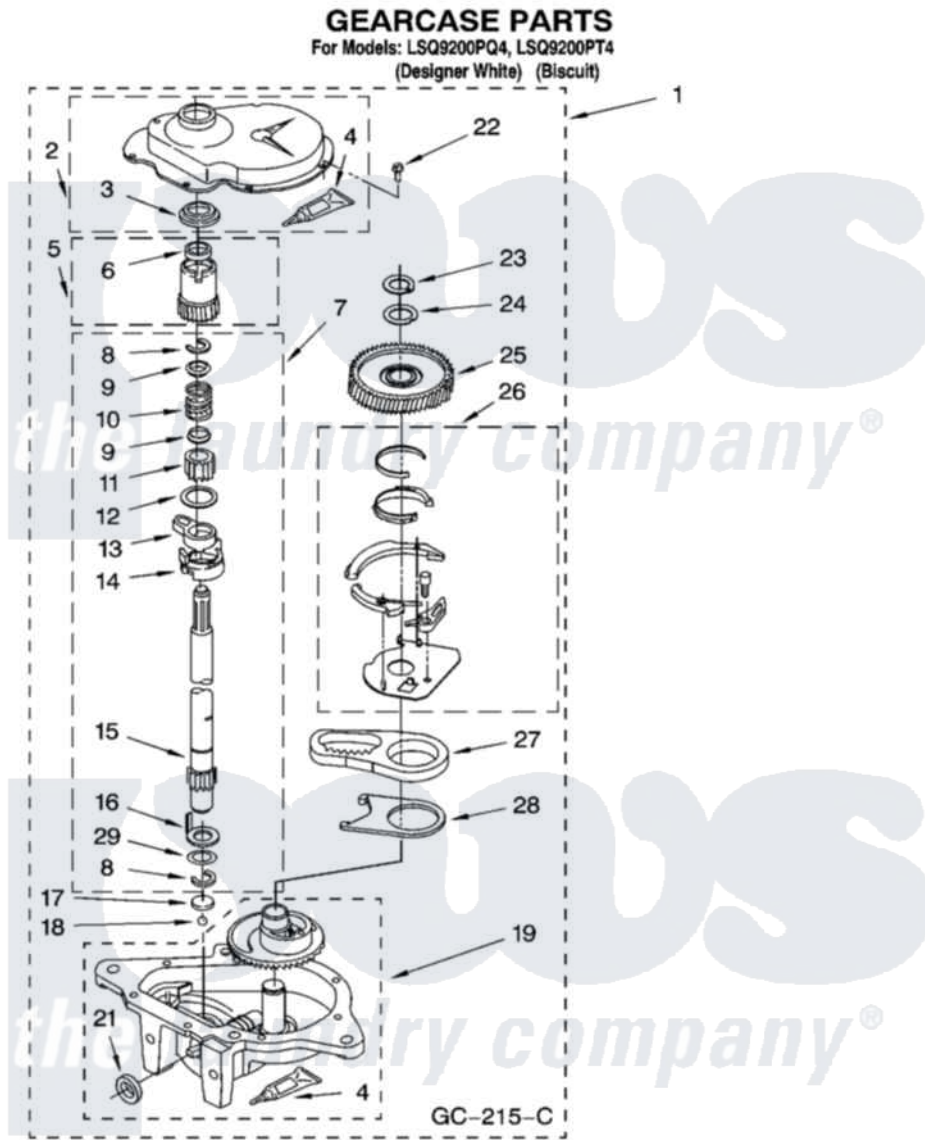

Whirlpool LSQ9200PT4 08 - GEARCASE PARTS

12

8180965

Whirlpool [Residential Whirlpool LSQ9200PT4 Washer Parts](#) Parts Diagram 08 - GEARCASE PARTS
Click on the part number to view part

Item	Original Part Number	Replaced By	Status	Part Description
1	3360630	3360629		Gearcase
2	285202			Cover, Gearcase
3	3349985			Seal, Gearcase Cover
4	285195			Sealer Sealer, Gasket
5	63320	285362		Gear and Pinion
6	356427			Seal, Spin Pinion
7	389387			Shaft, Agitator
8	90369		Not Available	Ring, Retaining (2)
9	62677			Retainer, Spring
10	62676			Spring, Agitator
11	63273	285509		Shaft, Agitator
12	62619			Washer, Agitator Gear
13	62580	285206		Cam-Agitator
14	62581	285206		Cam-Agitator
15	285509			Shaft, Agitator
16	62618			Washer, Cam Thrust

17	16018	285205	Bearing
18	85529	285205	Bearing
19	389230	285515	Gearcase
21	285352		Seal Kit, Thrust Plug
22	3351614		Screw, Gearcase Cover Mounting
23	3362552	285765	Ring-Retr
24	285735	285766	Washer Kit, Thrust
25	62570	285362	Gear and Pinon
26	388253	999516	Shelf-Glas
27	3349296	8546456	Rack, Connecting
28	62621		Actuator, Shift
29	388815		Washer, Intermediate 1 3976263 Miscellaneous Parts Bag 2 3976300 Washer, Inlet Hose 3 3366913 Clamp, Hose