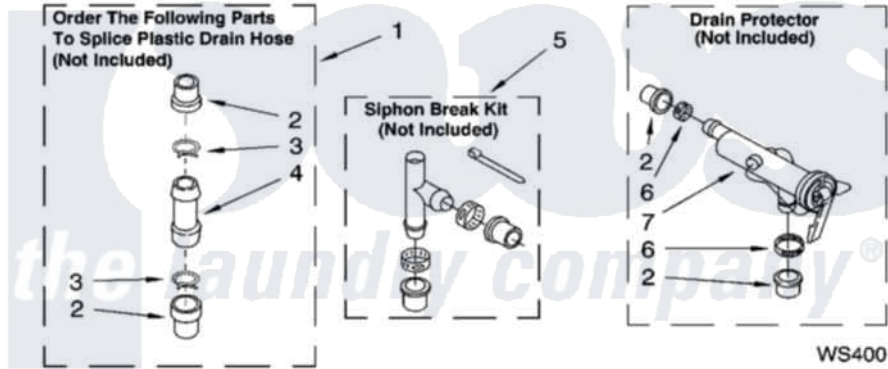

**Whirlpool LSQ9200PT4 09 - WATER SYSTEM PARTS, OPTIONAL PARTS
(NOT INCLUDED)**

WATER SYSTEM PARTS

For Models: LSQ9200PQ4, LSQ9200PT4
(Designer White) (Biscuit)

8180965

13

Whirlpool [Residential Whirlpool LSQ9200PT4 Washer Parts](#) Parts Diagram 09 - WATER SYSTEM PARTS,
OPTIONAL PARTS (NOT INCLUDED)
Click on the part number to view part

Item	Original Part Number	Replaced By	Status	Part Description
1	285442			Water System Parts
2	285321			Water System Parts
3	370447	285655		Clamp, Hose
4	16272			Connector, Straight
5	285320			Water System Parts
6	65349	285655		Clamp, Hose
7	367031			Water System Parts
	72017			Paint, Touch-Up
"	4392899			Paint, Touch-Up
"	350938			Paint, Pressurized Spray B
"	350930			Paint, Pressurized Spray B
"	4392901			Paint, Pressurized Spray
"	799344			Paint, Touch-Up)
"	4392900			Paint, Bulk)
"	N/A		Not Available	OIL