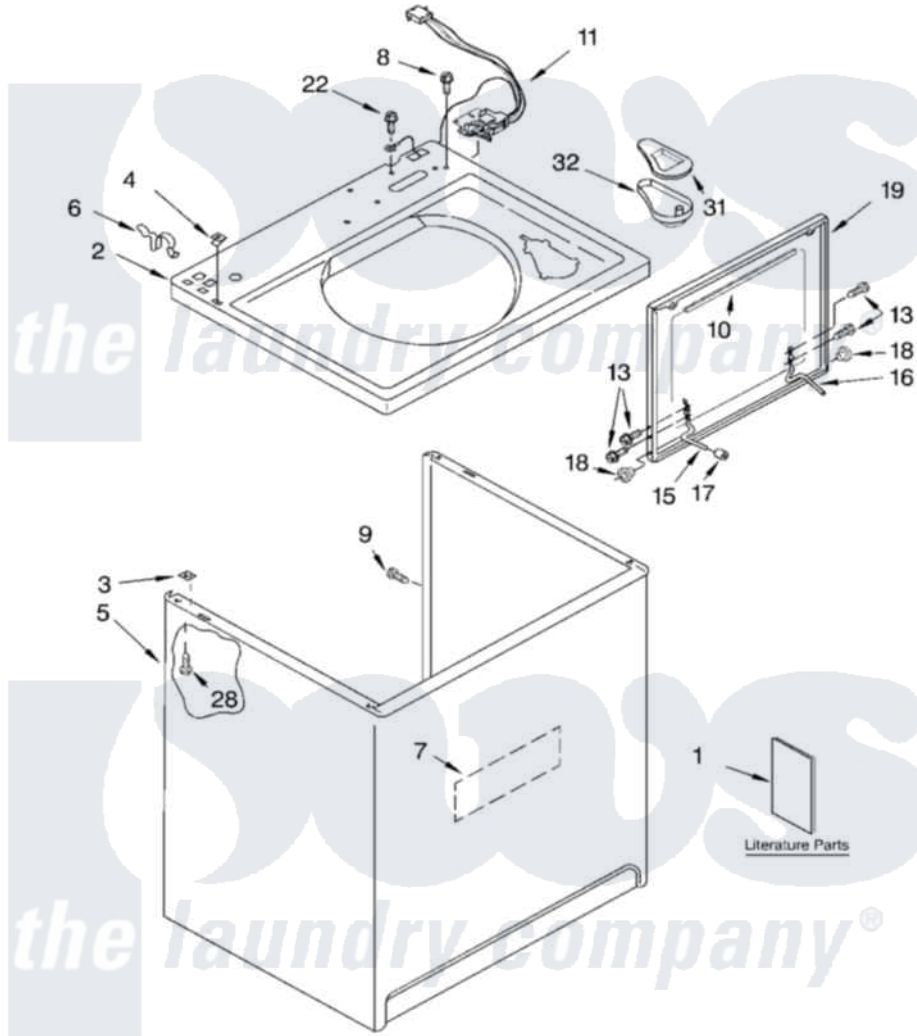

Whirlpool LSQ9549LG1 01 - TOP AND CABINET PARTS

TOP AND CABINET PARTS

For Models: LSQ9549LQ1, LSQ9549LW1, LSQ9549LG1
(Designer White) (White/Grey) (Biscuit/Gold)

AUTOMATIC
WASHER

6-03 Litho in U.S.A. (drd)

1

Part No. 8180071

[Whirlpool Residential Whirlpool LSQ9549LG1 Washer Parts](#) Parts Diagram 01 - TOP AND CABINET PARTS
Click on the part number to view part

Item	Original Part Number	Replaced By	Status	Part Description
1	LIT3956025		Not Available	Literature Parts (Installation Instructions)
"	LIT3955904		Not Available	Literature Parts (Feature Sheet)
"	LIT3955869			Literature Parts
"	LIT3956339		Not Available	Literature Parts (Energy Guide)
"	LIT8541273		Not Available	Literature Parts (Wiring Diagram)
"	N/A		Not Available	Following May Be Purchased DO-IT-YOURSELF REPAIR MANUALS
"	LIT4313896	4313896		Do-It-Yourself Repair Manuals
2	3955792			Top
"	3955793			Top
3	62750			Spacer, Cabinet To Top (4)
4	357213			Nut, Push-In
5	63424			Cabinet
"	3954357			Cabinet

6	62780		Clip, Top And Cabinet And Rear Panel
7	3976348		Absorber, Sound
8	3400611		Screw And Washer, Lid Switch
9	3357011	308685	Side Trim)
10	8054939		Seal, Lid
11	8054980		Switch, Lid
13	355274	W10119828	Screw, Lid Hinge Mounting
15	8055257		Hinge, Lid
16	8055256		Hinge, Lid
17	19119		Bumper, Lid Hinge
18	8319539		Bearing, Lid Hinge
19	3956016	3957547	Lid
"	3956017	3957548	Lid
22	3351614		Screw, Gearcase Cover Mounting
28	3390631		Screw, 10-16 X 3/8
31	3955788		Cover, Dispenser
32	8519517		Dispenser, Bleach