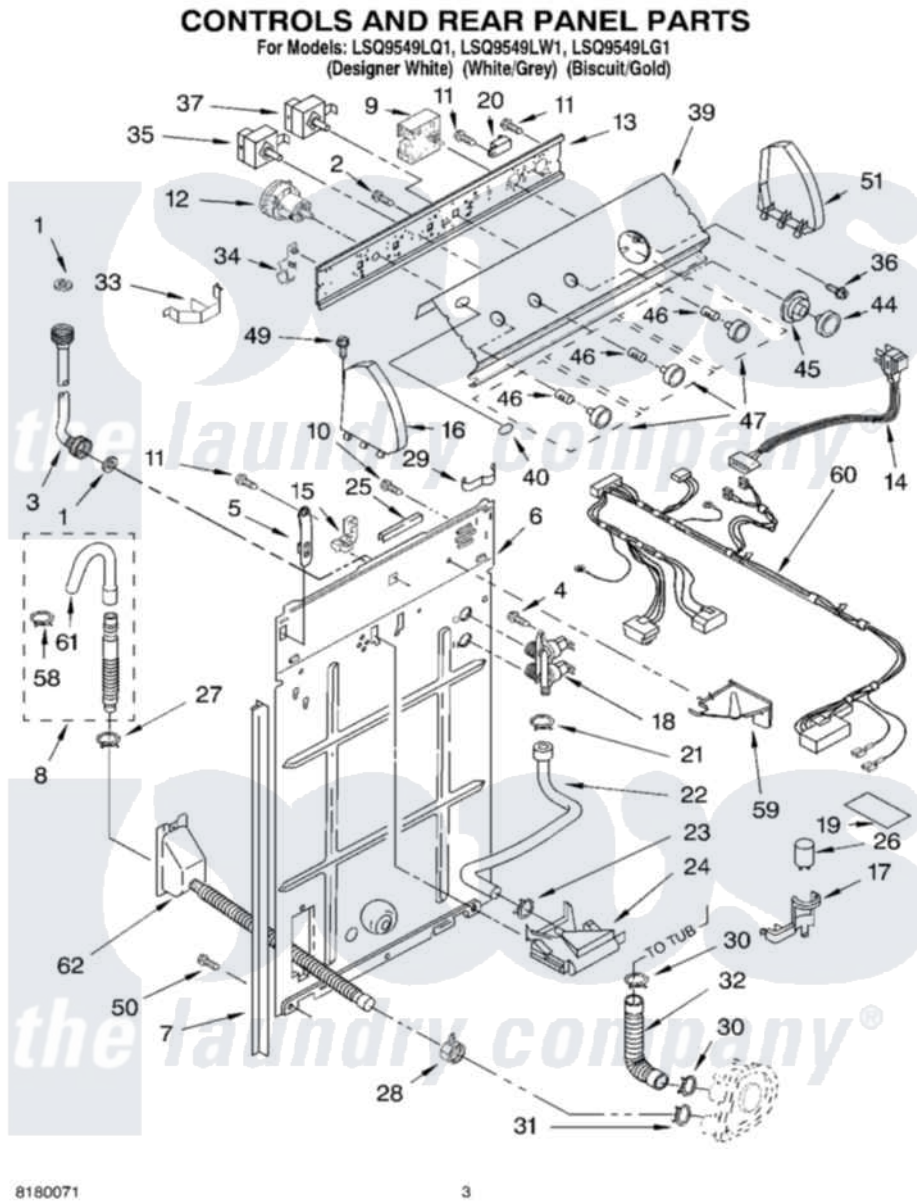

# Whirlpool LSQ9549LG1 02 - CONTROLS AND REAR PANEL PARTS

Whirlpool [Residential Whirlpool LSQ9549LG1 Washer Parts](#) Parts Diagram 02 - CONTROLS AND REAR PANEL PARTS  
 Click on the part number to view part

Item	Original Part Number	Replaced By	Status	Part Description
1	3976300	<a href="#">16123</a>		Washer Inlet-Hose Miscellaneous Parts Must be Ordered Separately.
2	<a href="#">3400073</a>			Screw, Ground
3	3949374	<a href="#">89503</a>		Hose-Inlet
"	3949375	<a href="#">89503</a>		Hose-Inlet
4	<a href="#">9740848</a>			Screw, Mixing Valve Mounting
5	8318255	<a href="#">8568314</a>		Strap, Console
6	<a href="#">3357978</a>			Panel, Rear
7	<a href="#">62747</a>			Pad, Rear Panel
8	3951609	<a href="#">285664</a>		Hose
"	661577	<a href="#">285666</a>		Hose
"	3357090	<a href="#">285702</a>		Hose
9	<a href="#">8541270</a>			Timer, Control
10	<a href="#">3351614</a>			Screw, Gearcase Cover Mounting
11	<a href="#">90767</a>			Screw, 8A X 3/8 HeX Washer Head Tapping