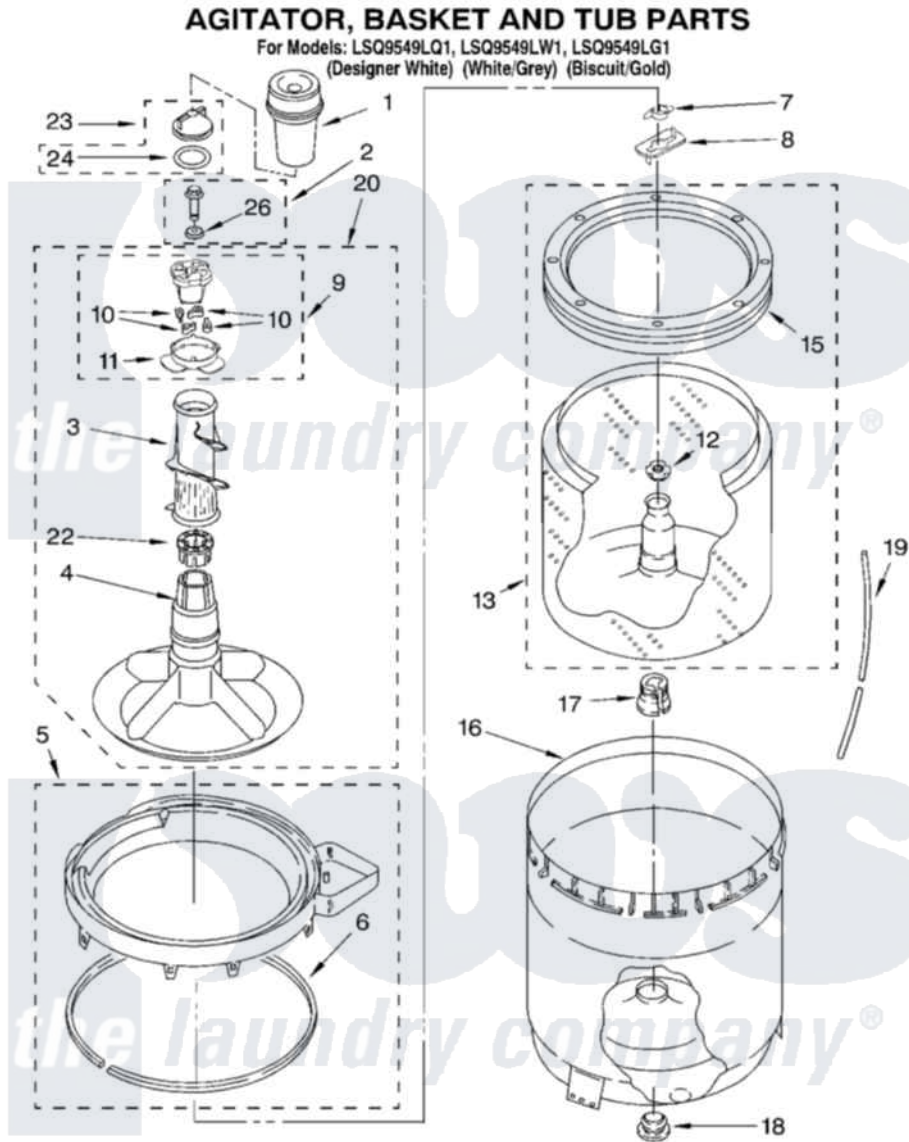

Whirlpool LSQ9549LG1 03 - AGITATOR, BASKET AND TUB PARTS

8180071

5

Whirlpool Residential Whirlpool LSQ9549LG1 Washer Parts Parts Diagram 03 - AGITATOR, BASKET AND TUB PARTS

[Click on the part number to view part](#)

Item	Original Part Number	Replaced By	Status	Part Description
1	63580			Dispenser, Fabric Softener
2	358237			Screw And Washer
3	3363003			Mover, Clothes
4	3951632			Agitator
5	8528150	W10445870		Ring-Tub
6	3976308			Gasket, Tub Ring
7	3354845			Clip, Agitator
8	3355921	8543666		Washer, Agitator
9	3951682	285809		Cam-Agitator
10	3366877	80040		Dog-Agitator
11	3952374			Bearing, Driven Cam
12	21366			Nut, Spanner
13	8526016	W10389328		Clothes Container, Assembly
15	8519788	387240		Ring, Balance
16	63849			Strain Relief, Power Cord
17	389140			Tub Block, Basket Drive

18	383727		Gasket, Centerpodt
19	3347780	353244	Hose, Pressure Switch
20	3951744		Agitator Assembly
22	3951608		Spacer, Thrust
23	3354733	W10074580	Cap, Barrier
24	3348855	W10072840	Fabric Softener
26	3949550		Washer