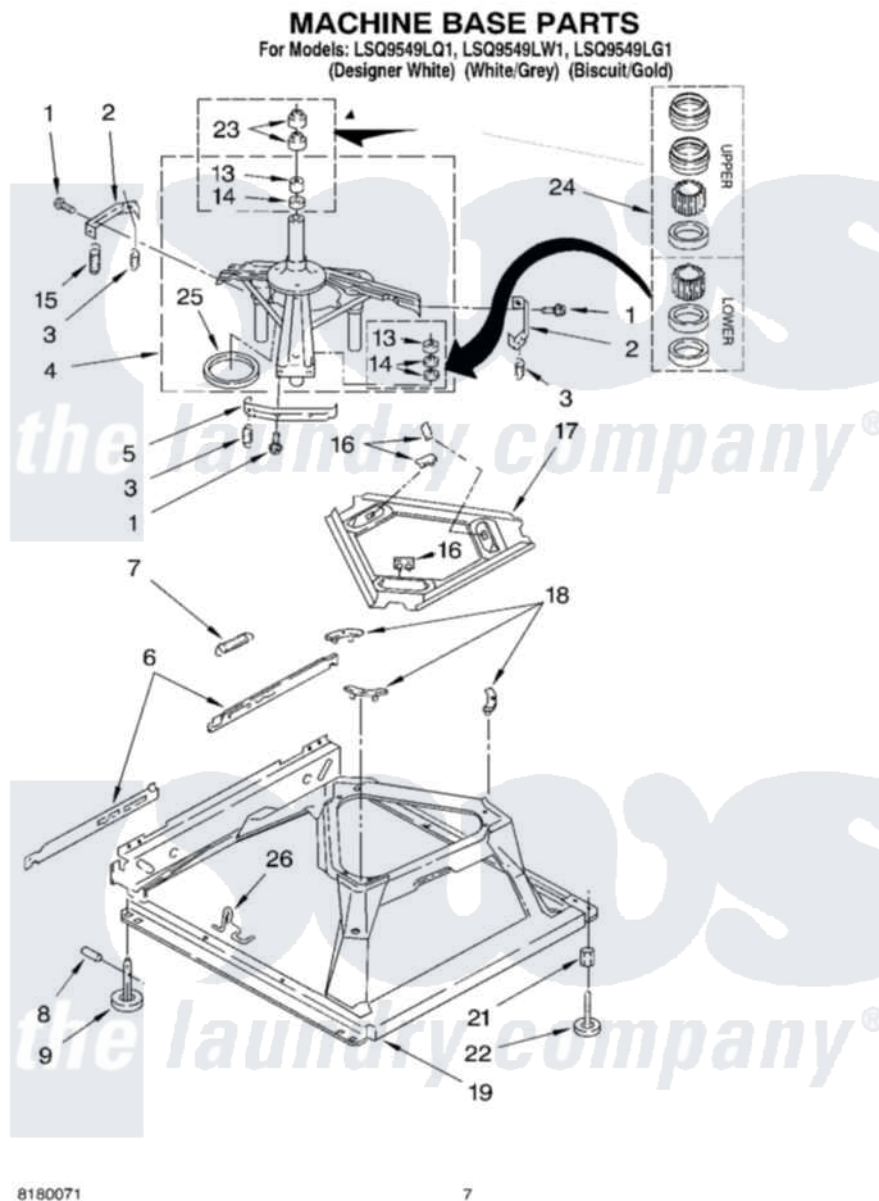

Whirlpool LSQ9549LG1 04 - MACHINE BASE PARTS

Whirlpool [Residential Whirlpool LSQ9549LG1 Washer Parts](#) Parts Diagram 04 - MACHINE BASE PARTS
Click on the part number to view part

Item	Original Part Number	Replaced By	Status	Part Description
1	3400076			Screw, Bracket Mounting
2	64067			Bracket, Spring Outer
3	63907			Spring, Suspension
4	3362087	280184		Support
5	64065			Bracket, Spring Outer
6	63466			Link, Leveling Mechanism
7	62597	8316845		Spring
8	62837			Pin, Knurled
9	62596	285244		Feet-Leveling
13	3347047	8546455		Bearing, Centerpost
14	357409	359449		Seal, Agitator Shaft
15	388492	W10250667		Spring, Counterweight
16	62568	285219		Pad
17	3946509			Plate, Suspension
18	3363660	285744		Pad
19	3946512	285771		Base

21	3359452		Nut, Lock
22	389102	W10001130	Foot, Leveling
23	356934	8577376	Seal, Centerpost
24	285203		Centerpost Bearing Kit
25	63134		Ring, Sound Deadening
26	63806	W10145155	Retainer, Suspension Spring