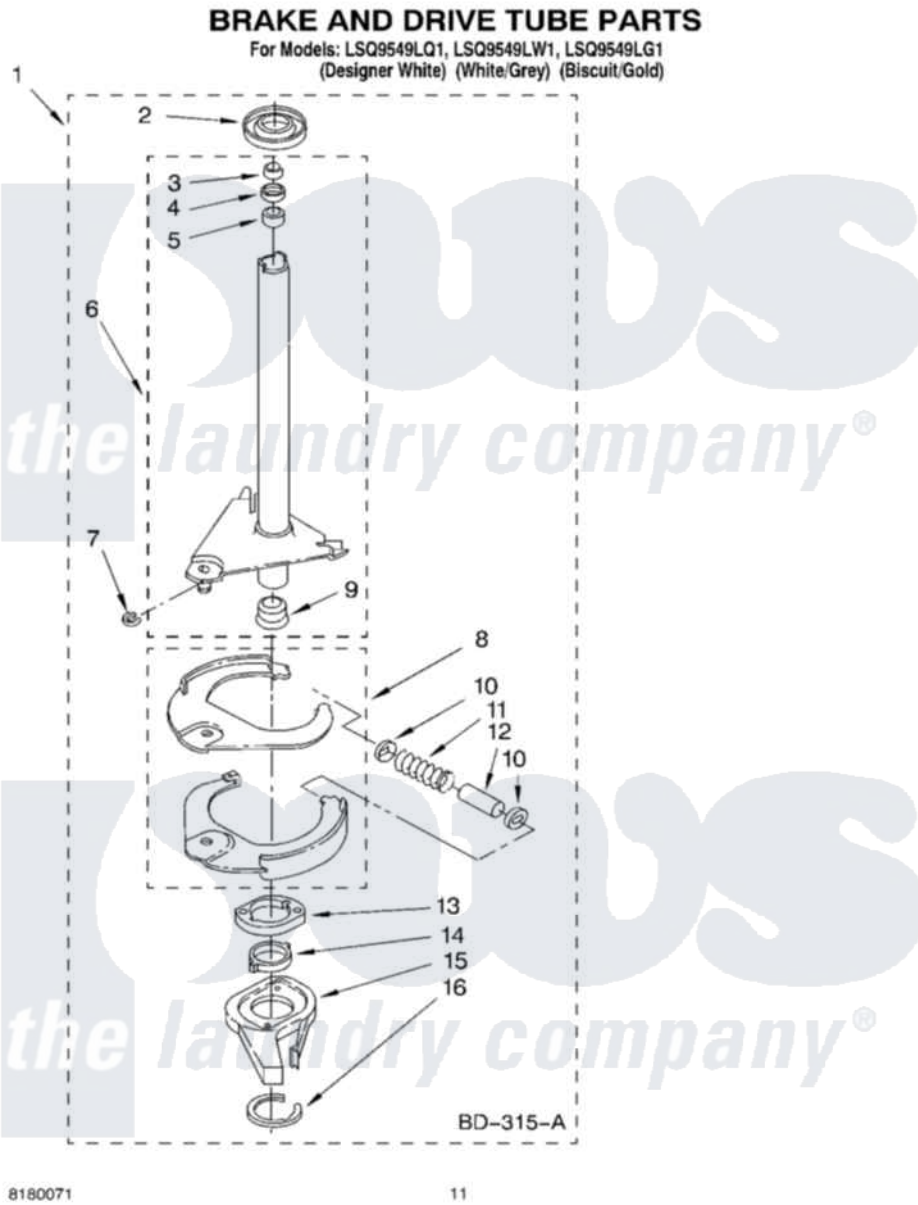

Whirlpool LSQ9549LG1 07 - BRAKE AND DRIVE TUBE PARTS

8180071

11

Whirlpool [Residential Whirlpool LSQ9549LG1 Washer Parts](#) Parts Diagram 07 - BRAKE AND DRIVE TUBE PARTS
 Click on the part number to view part

Item	Original Part Number	Replaced By	Status	Part Description
1	388952	285792		Basketdrive
2	62658			Ring, Thrust
3	91939			Seal, Shaft
4	356427			Seal, Spin Pinion
5	356937			Spacer, Drive Tube
6	64027	64208		Tube-Spin
7	64035	W10083190		Ring, Retaining
8	64232	285438		Shoe-Brake
9	62703	8546462		"T" Bearing, Spin Tube
10	62648	285658		Sleeve
11	387806		Not Available	Spring, Brake
12	62909	285658		Sleeve
13	63023	8546461		Cam, Brake Release
14	63022			Sleeve, Cam
15	64194	285790		Lining
16	90368	W10083200		Ring, Retaining

" N/A

Not Available

FOLLOWING PARTS NOT
ILLUSTRATED

" [285208](#)

Lubricant