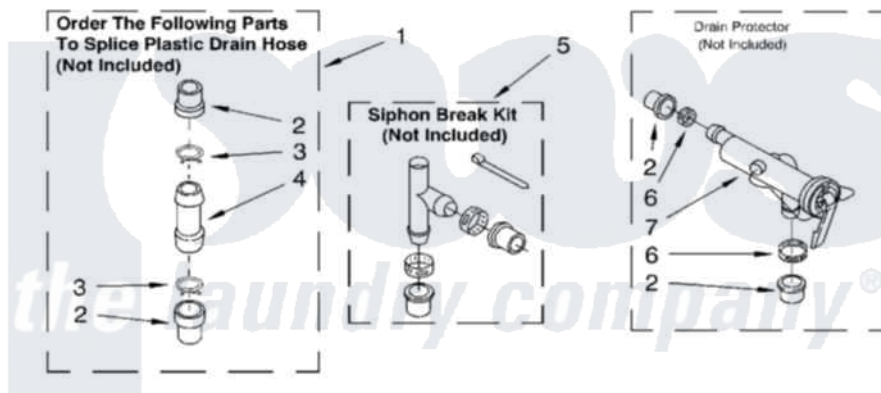

Whirlpool LSQ9549LG1 09 - WATER SYSTEM PARTS, MISCELLANEOUS PARTS

WATER SYSTEM PARTS

For Models: LSQ9549LQ1, LSQ9549LW1, LSQ9549LG1
(Designer White) (White/Grey) (Biscuit/Gold)

WS400

8180071

13

Whirlpool [Residential Whirlpool LSQ9549LG1 Washer Parts](#) Parts Diagram 09 - WATER SYSTEM PARTS, MISCELLANEOUS PARTS

[Click on the part number to view part](#)

Item	Original Part Number	Replaced By	Status	Part Description
1	285442			Water System Parts
2	285321			Water System Parts
3	370447	285655		Clamp, Hose
4	16272			Connector, Straight
5	285320			Water System Parts
6	65349	285655		Clamp, Hose
7	367031			Water System Parts
1	3976263	285654		Parts-Misc
2	3976300	16123		Washer Inlet-Hose Miscellaneous Parts Must be Ordered Separately.
3	3366912	356138		Clamp, Hose
4	3359452			Nut, Lock
5	3366913	3357331		Clamp, Drain
6	389102	W10001130		Foot, Leveling