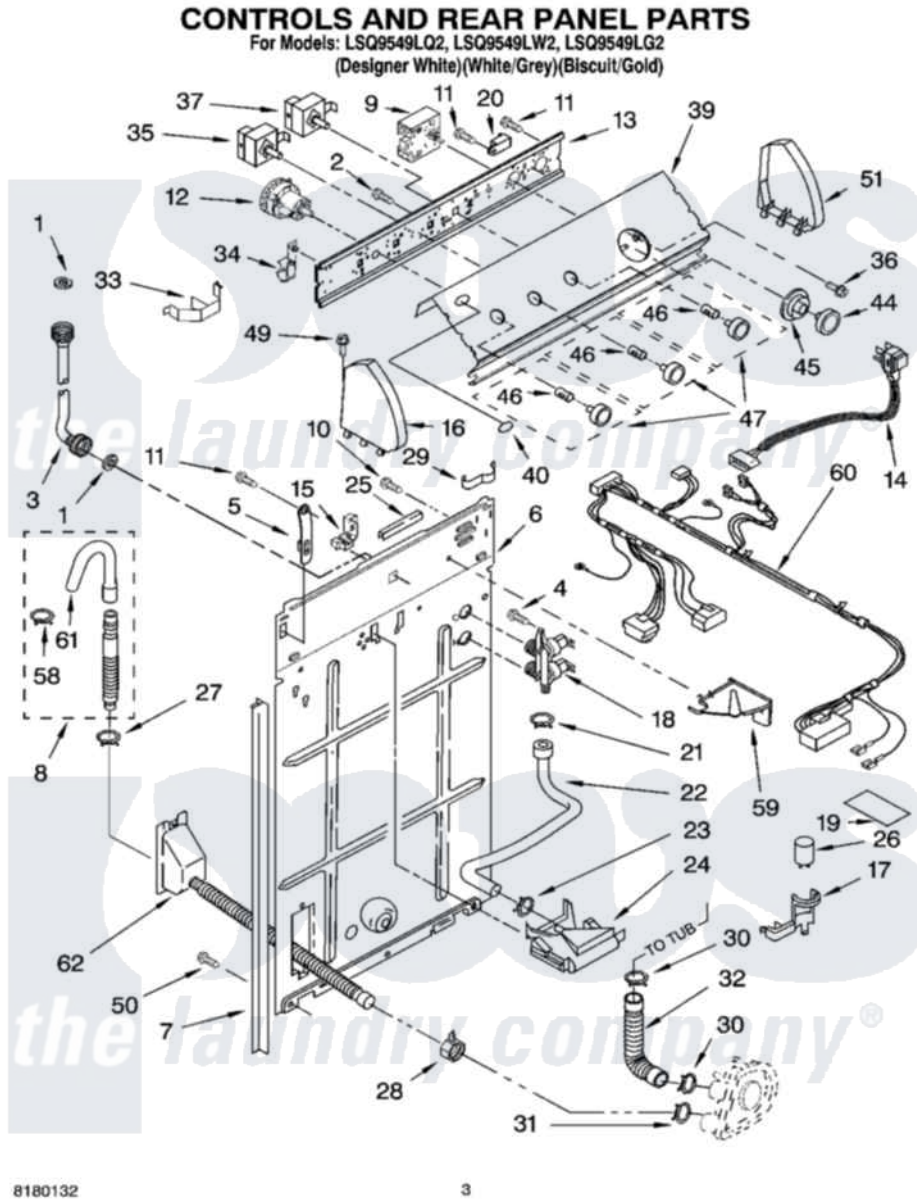

Whirlpool LSQ9549LG2 02 - CONTROLS AND REAR PANEL PARTS

Whirlpool [Residential Whirlpool LSQ9549LG2 Washer Parts](#) Parts Diagram 02 - CONTROLS AND REAR PANEL PARTS
 Click on the part number to view part

Item	Original Part Number	Replaced By	Status	Part Description
1	3976300	16123		Washer Inlet-Hose Miscellaneous Parts Must be Ordered Separately.
2	3400073			Screw, Ground
3	3949374	89503		Hose-Inlet
"	3949375	89503		Hose-Inlet
4	9740848			Screw, Mixing Valve Mounting
5	8318255	8568314		Strap, Console
6	3357978			Panel, Rear
7	62747			Pad, Rear Panel
8	3951609	285664		Hose
"	661577	285666		Hose
"	3357090	285702		Hose
9	3951702			Timer, Control
10	3351614			Screw, Gearcase Cover Mounting
11	90767			Screw, 8A X 3/8 HeX Washer Head Tapping