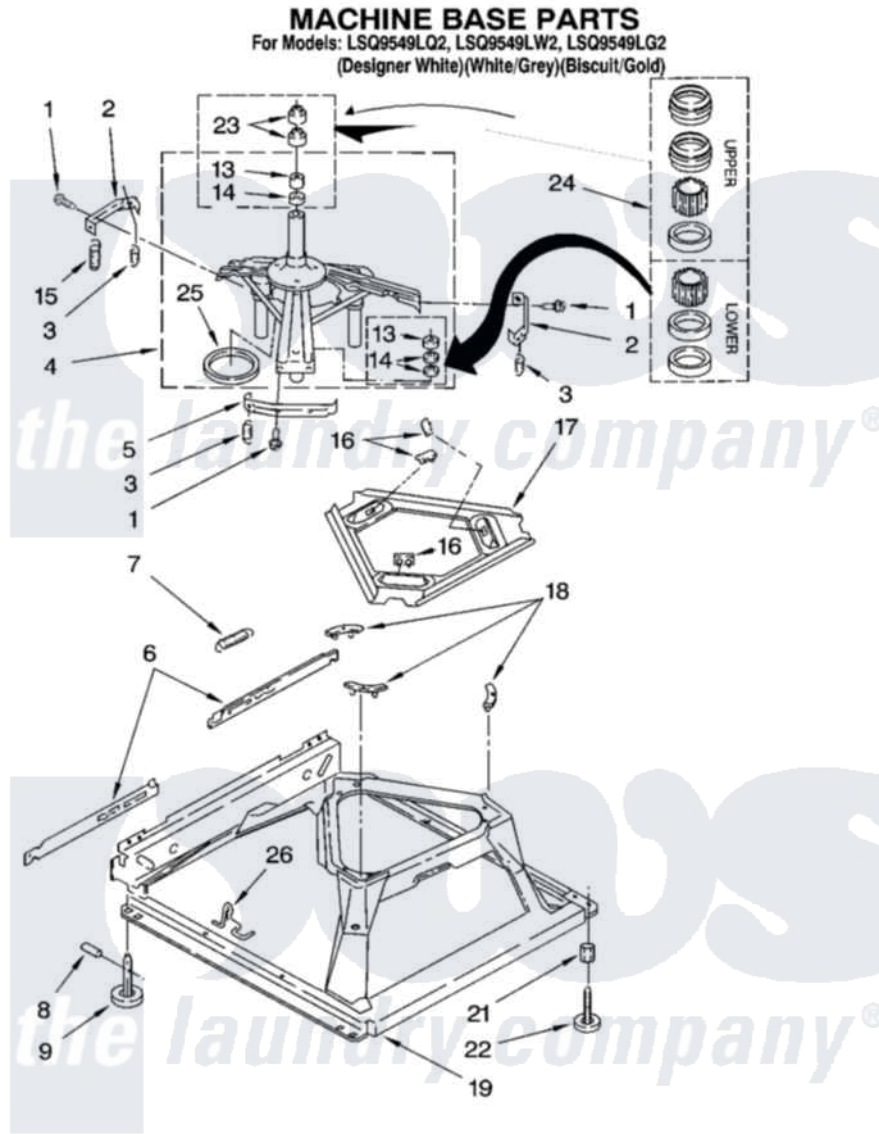

Whirlpool LSQ9549LG2 04 - MACHINE BASE PARTS

8180132

7

Whirlpool [Residential Whirlpool LSQ9549LG2 Washer Parts](#) Parts Diagram 04 - MACHINE BASE PARTS
Click on the part number to view part

Item	Original Part Number	Replaced By	Status	Part Description
1	3400076			Screw, Bracket Mounting
2	64067			Bracket, Spring Outer
3	63907			Spring, Suspension
4	3362087	280184		Support
5	64065			Bracket, Spring Outer
6	63466			Link, Leveling Mechanism
7	62597	8316845		Spring
8	62837			Pin, Knurled
9	62596	285244		Feet-Leveling
13	3347047	8546455		Bearing, Centerpost
14	357409	359449		Seal, Agitator Shaft
15	388492	W10250667		Spring, Counterweight
16	62568	285219		Pad
17	3946509			Plate, Suspension
18	3363660	285744		Pad
19	3946512	285771		Base

21	3359452		Nut, Lock
22	389102	W10001130	Foot, Leveling
23	356934	8577376	Seal, Centerpost
24	285203		Centerpost Bearing Kit
25	63134		Ring, Sound Deadening
26	63806	W10145155	Retainer, Suspension Spring