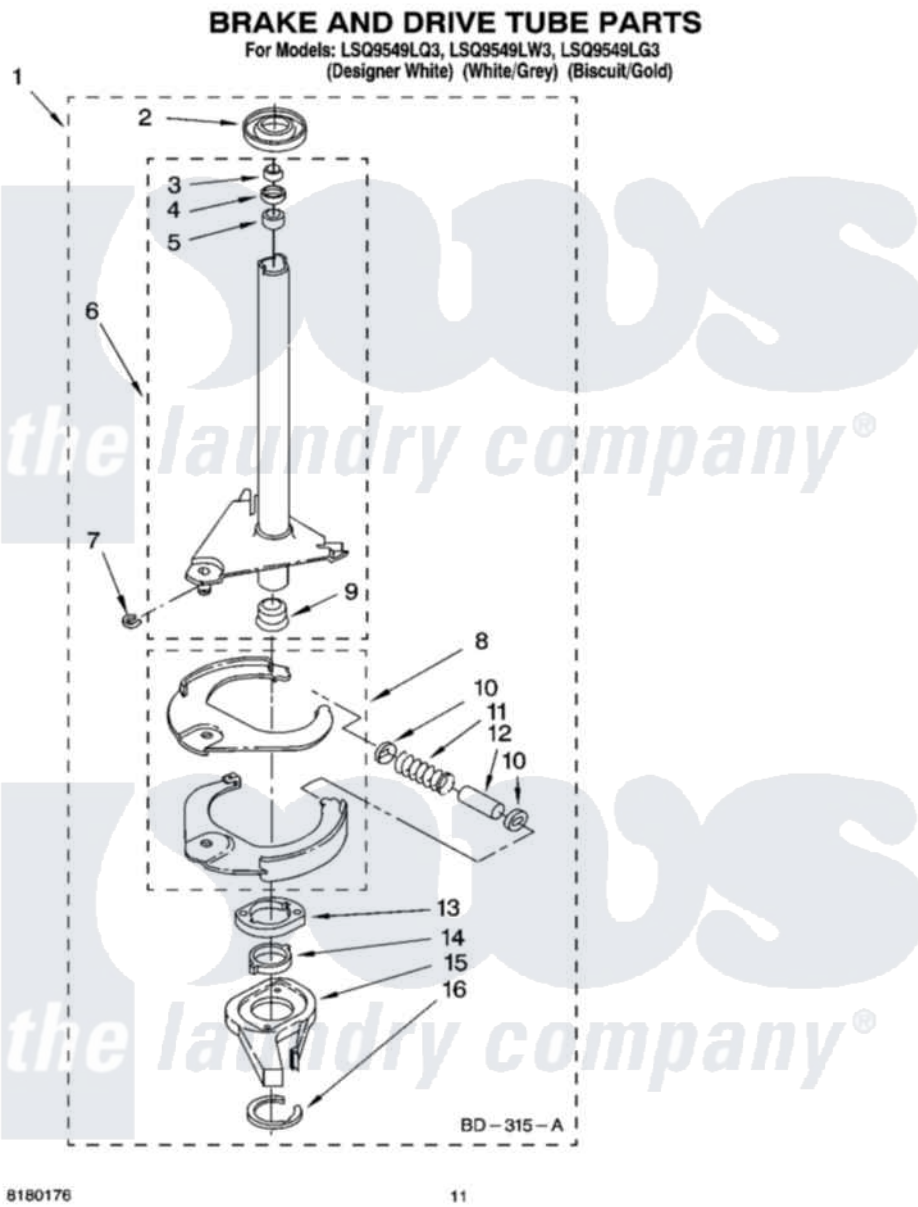

Whirlpool LSQ9549LG3 07 - BRAKE AND DRIVE TUBE PARTS

8180176

11

Whirlpool [Residential Whirlpool LSQ9549LG3 Washer Parts](#) Parts Diagram 07 - BRAKE AND DRIVE TUBE PARTS
Click on the part number to view part

Item	Original Part Number	Replaced By	Status	Part Description
1	388952	285792		Basketdrive
2	62658			Ring, Thrust
3	91939			Seal, Shaft
4	356427			Seal, Spin Pinion
5	356937			Spacer, Drive Tube
6	64027	64208		Tube-Spin
7	64035	W10083190		Ring, Retaining
8	64232	285438		Shoe-Brake
9	62703	8546462		"T" Bearing, Spin Tube
10	62648	285658		Sleeve
11	387806		Not Available	Spring, Brake
12	62909	285658		Sleeve
13	63023	8546461		Cam, Brake Release
14	63022			Sleeve, Cam
15	64194	285790		Lining
16	90368	W10083200		Ring, Retaining

" N/A

Not Available

FOLLOWING PARTS NOT
ILLUSTRATED

" [285208](#)

Lubricant