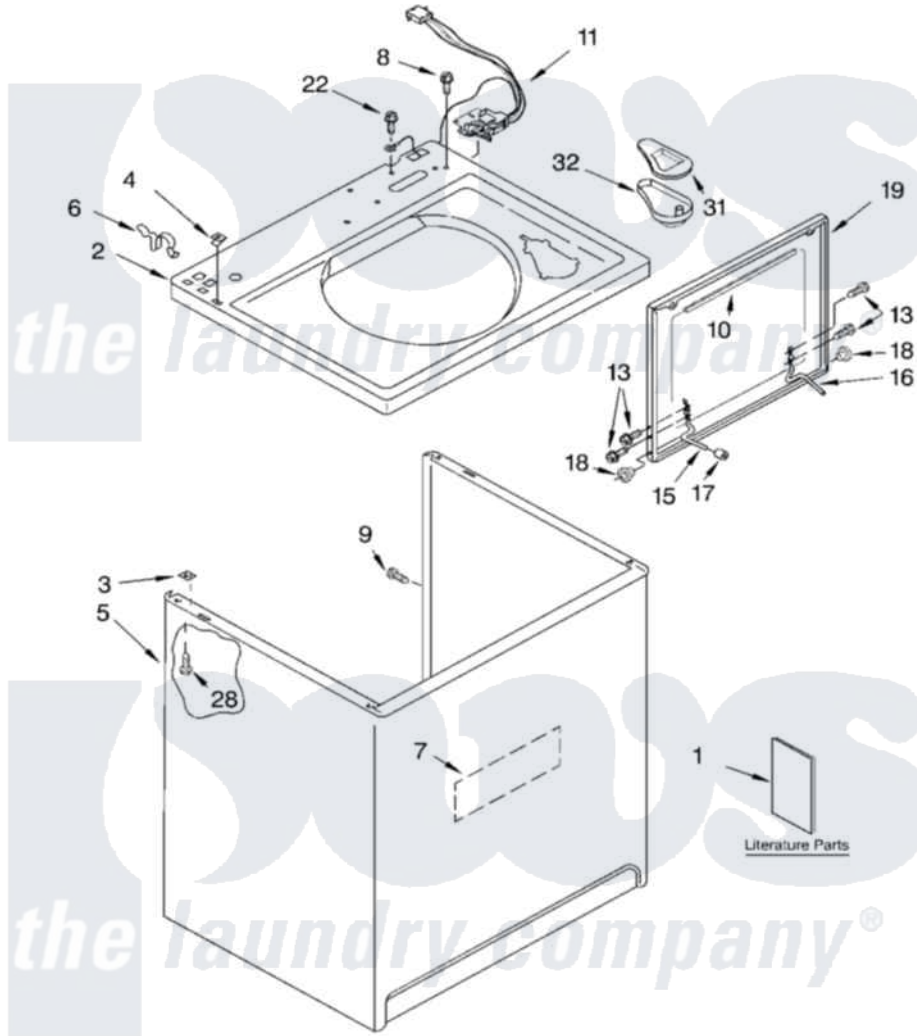

Whirlpool LSQ9549LQ1 01 - TOP AND CABINET PARTS

TOP AND CABINET PARTS

For Models: LSQ9549LQ1, LSQ9549LW1, LSQ9549LG1
(Designer White) (White/Grey) (Biscuit/Gold)

AUTOMATIC
WASHER

6-03 Litho in U.S.A. (drd)

1

Part No. 8180071

[Whirlpool Residential Whirlpool LSQ9549LQ1 Washer Parts](#) Parts Diagram 01 - TOP AND CABINET PARTS
Click on the part number to view part

Item	Original Part Number	Replaced By	Status	Part Description
1	LIT3956025		Not Available	Literature Parts (Installation Instructions)
"	LIT3955904		Not Available	Literature Parts (Feature Sheet)
"	LIT3955869			Literature Parts
"	LIT3956339		Not Available	Literature Parts (Energy Guide)
"	LIT8541273		Not Available	Literature Parts (Wiring Diagram)
"	N/A		Not Available	Following May Be Purchased DO-IT-YOURSELF REPAIR MANUALS
"	LIT4313896	4313896		Do-It-Yourself Repair Manuals
2	3955792			Top
"	3955793			Top
3	62750			Spacer, Cabinet To Top (4)
4	357213			Nut, Push-In
5	63424			Cabinet
"	3954357			Cabinet

6	62780		Clip, Top And Cabinet And Rear Panel
7	3976348		Absorber, Sound
8	3400611		Screw And Washer, Lid Switch
9	3357011	308685	Side Trim)
10	8054939		Seal, Lid
11	8054980		Switch, Lid
13	355274	W10119828	Screw, Lid Hinge Mounting
15	8055257		Hinge, Lid
16	8055256		Hinge, Lid
17	19119		Bumper, Lid Hinge
18	8319539		Bearing, Lid Hinge
19	3956016	3957547	Lid
"	3956017	3957548	Lid
22	3351614		Screw, Gearcase Cover Mounting
28	3390631		Screw, 10-16 X 3/8
31	3955788		Cover, Dispenser
32	8519517		Dispenser, Bleach