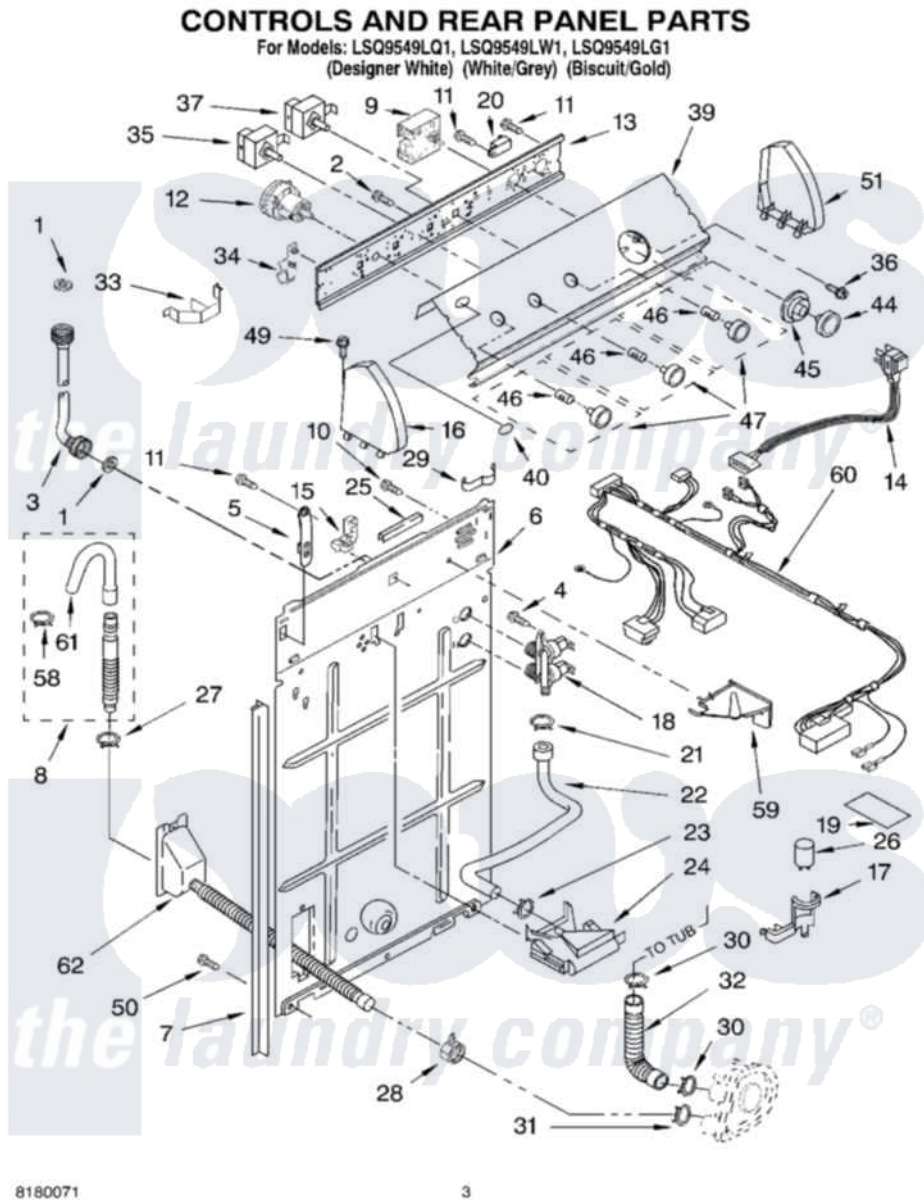

Whirlpool LSQ9549LQ1 02 - CONTROLS AND REAR PANEL PARTS

Whirlpool Residential Whirlpool LSQ9549LQ1 Washer Parts Parts Diagram 02 - CONTROLS AND REAR PANEL PARTS
Click on the part number to view part

Item	Original Part Number	Replaced By	Status	Part Description
1	3976300	16123		Washer Inlet-Hose Miscellaneous Parts Must be Ordered Separately.
2	3400073			Screw, Ground
3	3949374	89503		Hose-Inlet
"	3949375	89503		Hose-Inlet
4	9740848			Screw, Mixing Valve Mounting
5	8318255	8568314		Strap, Console
6	3357978			Panel, Rear
7	62747			Pad, Rear Panel
8	3951609	285664		Hose
"	661577	285666		Hose
"	3357090	285702		Hose
9	8541270			Timer, Control
10	3351614			Screw, Gearcase Cover Mounting
11	90767			Screw, 8A X 3/8 HeX Washer Head Tapping