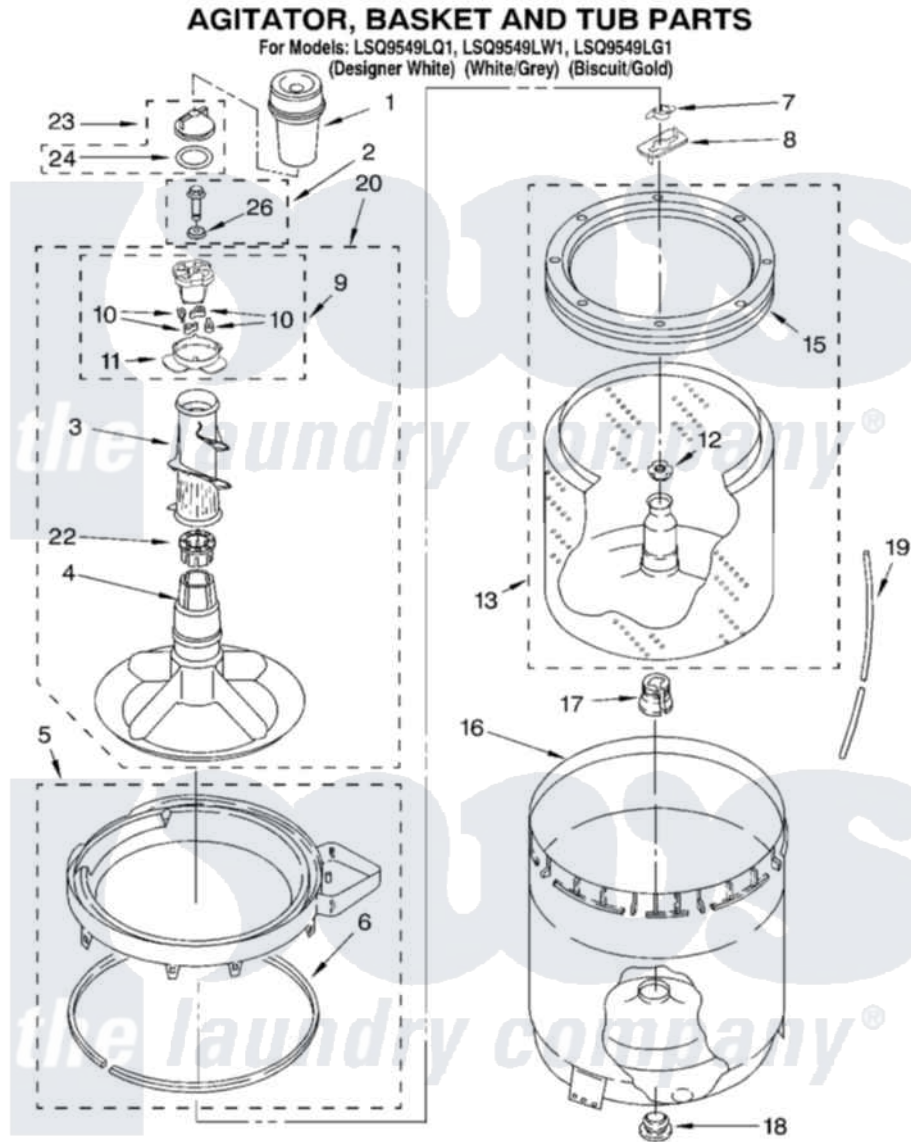

Whirlpool LSQ9549LQ1 03 - AGITATOR, BASKET AND TUB PARTS

8180071

5

Whirlpool Residential Whirlpool LSQ9549LQ1 Washer Parts Parts Diagram 03 - AGITATOR, BASKET AND TUB PARTS

[Click on the part number to view part](#)

Item	Original Part Number	Replaced By	Status	Part Description
1	63580			Dispenser, Fabric Softener
2	358237			Screw And Washer
3	3363003			Mover, Clothes
4	3951632			Agitator
5	8528150	W10445870		Ring-Tub
6	3976308			Gasket, Tub Ring
7	3354845			Clip, Agitator
8	3355921	8543666		Washer, Agitator
9	3951682	285809		Cam-Agitator
10	3366877	80040		Dog-Agitator
11	3952374			Bearing, Driven Cam
12	21366			Nut, Spanner
13	8526016	W10389328		Clothes Container, Assembly
15	8519788	387240		Ring, Balance
16	63849			Strain Relief, Power Cord
17	389140			Tub Block, Basket Drive

18	383727		Gasket, Centerpodt
19	3347780	353244	Hose, Pressure Switch
20	3951744		Agitator Assembly
22	3951608		Spacer, Thrust
23	3354733	W10074580	Cap, Barrier
24	3348855	W10072840	Fabric Softener
26	3949550		Washer