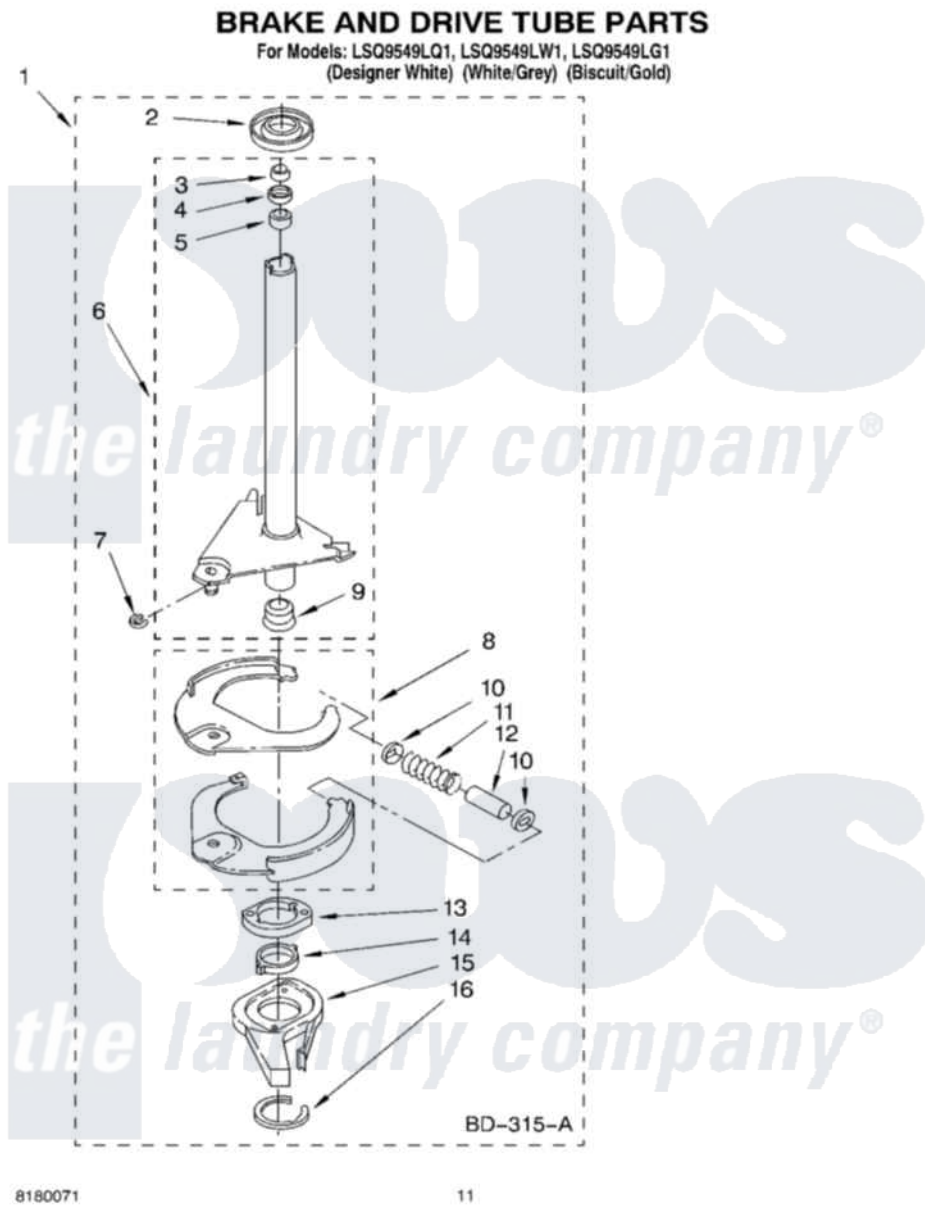

# Whirlpool LSQ9549LQ1 07 - BRAKE AND DRIVE TUBE PARTS

8180071

11

Whirlpool [Residential Whirlpool LSQ9549LQ1 Washer Parts](#) Parts Diagram 07 - BRAKE AND DRIVE TUBE PARTS  
Click on the part number to view part

Item	Original Part Number	Replaced By	Status	Part Description
1	388952	<a href="#">285792</a>		Basketdrive
2	<a href="#">62658</a>			Ring, Thrust
3	<a href="#">91939</a>			Seal, Shaft
4	<a href="#">356427</a>			Seal, Spin Pinion
5	<a href="#">356937</a>			Spacer, Drive Tube
6	64027	<a href="#">64208</a>		Tube-Spin
7	64035	<a href="#">W10083190</a>		Ring, Retaining
8	64232	<a href="#">285438</a>		Shoe-Brake
9	62703	<a href="#">8546462</a>		"T" Bearing, Spin Tube
10	62648	<a href="#">285658</a>		Sleeve
11	387806		Not Available	Spring, Brake
12	62909	<a href="#">285658</a>		Sleeve
13	63023	<a href="#">8546461</a>		Cam, Brake Release
14	<a href="#">63022</a>			Sleeve, Cam
15	64194	<a href="#">285790</a>		Lining
16	90368	<a href="#">W10083200</a>		Ring, Retaining

" N/A

Not Available

FOLLOWING PARTS NOT  
ILLUSTRATED

" [285208](#)

Lubricant