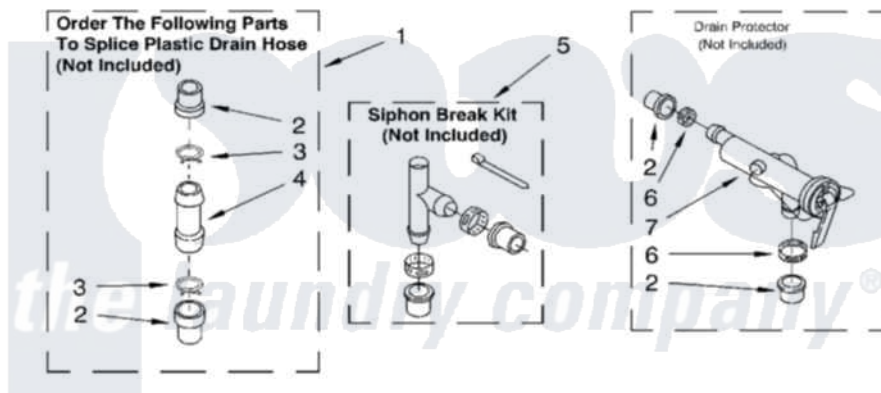

Whirlpool LSQ9549LQ1 09 - WATER SYSTEM PARTS, MISCELLANEOUS PARTS

WATER SYSTEM PARTS

For Models: LSQ9549LQ1, LSQ9549LW1, LSQ9549LG1
(Designer White) (White/Grey) (Biscuit/Gold)

WS400

8180071

13

Whirlpool [Residential Whirlpool LSQ9549LQ1 Washer Parts](#) Parts Diagram 09 - WATER SYSTEM PARTS, MISCELLANEOUS PARTS

[Click on the part number to view part](#)

Item	Original Part Number	Replaced By	Status	Part Description
1	285442			Water System Parts
2	285321			Water System Parts
3	370447	285655		Clamp, Hose
4	16272			Connector, Straight
5	285320			Water System Parts
6	65349	285655		Clamp, Hose
7	367031			Water System Parts
1	3976263	285654		Parts-Misc
2	3976300	16123		Washer Inlet-Hose Miscellaneous Parts Must be Ordered Separately.
3	3366912	356138		Clamp, Hose
4	3359452			Nut, Lock
5	3366913	3357331		Clamp, Drain
6	389102	W10001130		Foot, Leveling