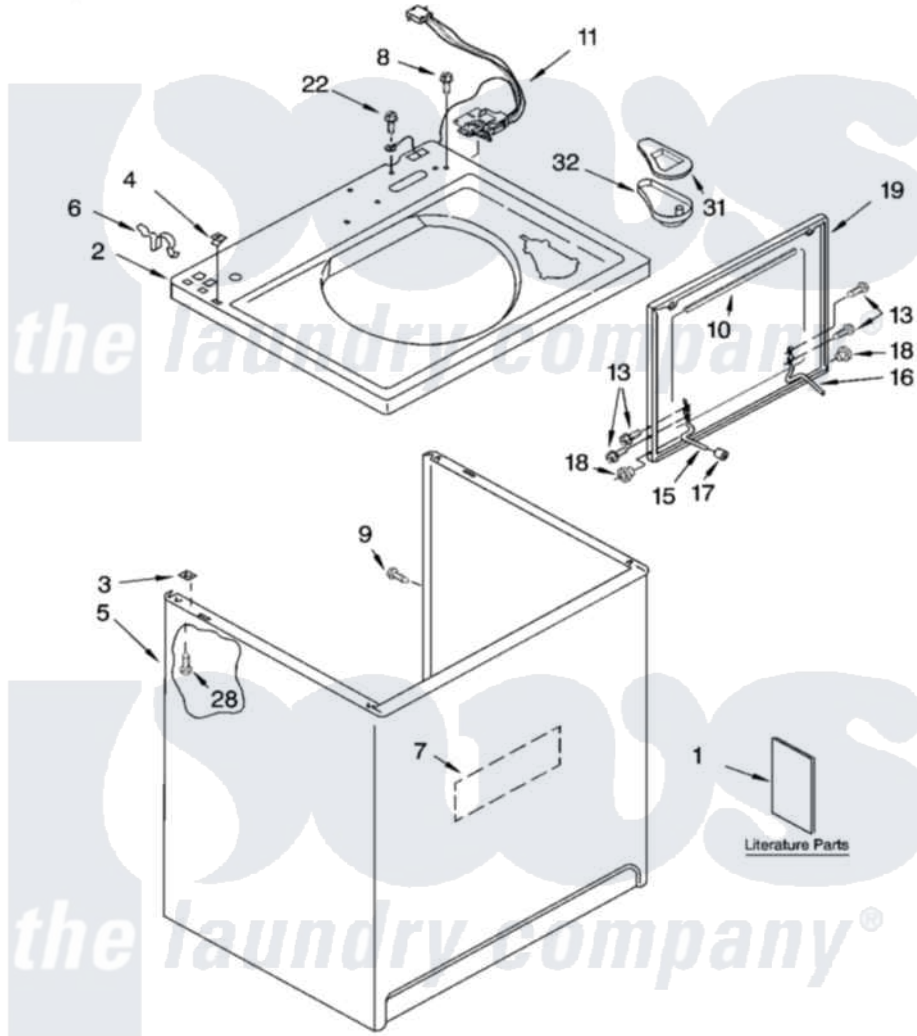

Whirlpool LSQ9549LQ2 01 - TOP AND CABINET PARTS

TOP AND CABINET PARTS

For Models: LSQ9549LQ2, LSQ9549LW2, LSQ9549LG2
(Designer White)(White/Grey)(Biscuit/Gold)

AUTOMATIC
WASHER

9-03 Litho in U.S.A. (dtd)

1

Part No. 8180132

[Whirlpool Residential Whirlpool LSQ9549LQ2 Washer Parts](#) Parts Diagram 01 - TOP AND CABINET PARTS
Click on the part number to view part

Item	Original Part Number	Replaced By	Status	Part Description
1	LIT3956025		Not Available	Literature Parts (Installation Instructions)
"	LIT3955899		Not Available	Literature Parts (Feature Sheet)
"	LIT3955869			Literature Parts
"	LIT3956257		Not Available	Literature Parts (Energy Guide)
"	LIT3955499		Not Available	Literature Parts (Wiring Diagram)
"	N/A		Not Available	Following May Be Purchased DO-IT-YOURSELF REPAIR MANUALS
"	LIT4313896	4313896		Do-It-Yourself Repair Manuals
2	3955792			Top
"	3955793			Top
3	62750			Spacer, Cabinet To Top (4)
4	357213			Nut, Push-In
5	63424			Cabinet
"	3954357			Cabinet

6	62780		Clip, Top And Cabinet And Rear Panel
7	3976348		Absorber, Sound
8	3400611		Screw And Washer, Lid Switch
9	3357011	308685	Side Trim)
10	8054939		Seal, Lid
11	8054980		Switch, Lid
13	355274	W10119828	Screw, Lid Hinge Mounting
15	8055257		Hinge, Lid
16	8055256		Hinge, Lid
17	19119		Bumper, Lid Hinge
18	8319539		Bearing, Lid Hinge
19	3956016	3957547	Lid
"	3956017	3957548	Lid
22	3351614		Screw, Gearcase Cover Mounting
28	3390631		Screw, 10-16 X 3/8
31	3955788		Cover, Dispenser
32	8519517		Dispenser, Bleach