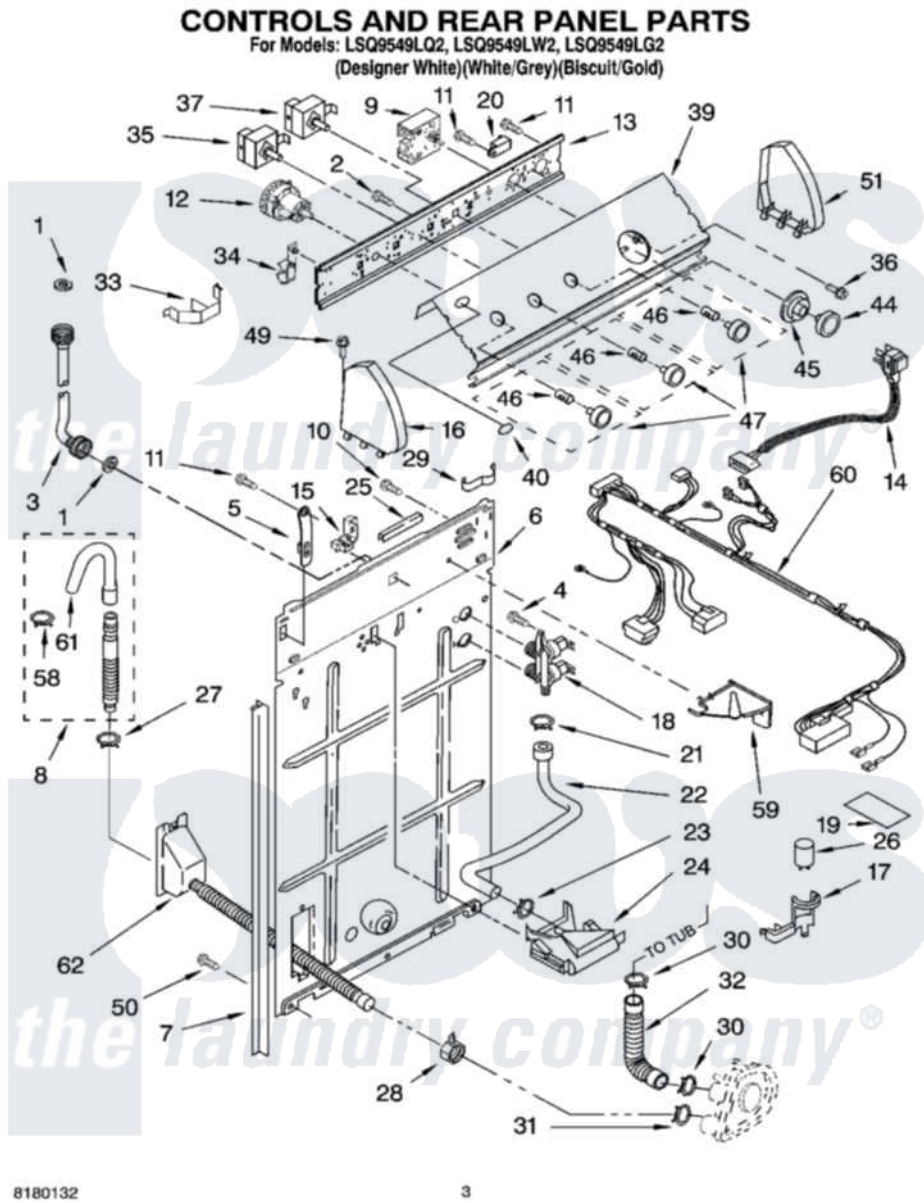

Whirlpool LSQ9549LQ2 02 - CONTROLS AND REAR PANEL PARTS

Whirlpool Residential Whirlpool LSQ9549LQ2 Washer Parts Parts Diagram 02 - CONTROLS AND REAR PANEL PARTS
Click on the part number to view part

Item	Original Part Number	Replaced By	Status	Part Description
1	3976300	16123		Washer Inlet-Hose Miscellaneous Parts Must be Ordered Separately.
2	3400073			Screw, Ground
3	3949374	89503		Hose-Inlet
"	3949375	89503		Hose-Inlet
4	9740848			Screw, Mixing Valve Mounting
5	8318255	8568314		Strap, Console
6	3357978			Panel, Rear
7	62747			Pad, Rear Panel
8	3951609	285664		Hose
"	661577	285666		Hose
"	3357090	285702		Hose
9	3951702			Timer, Control
10	3351614			Screw, Gearcase Cover Mounting
11	90767			Screw, 8A X 3/8 HeX Washer Head Tapping