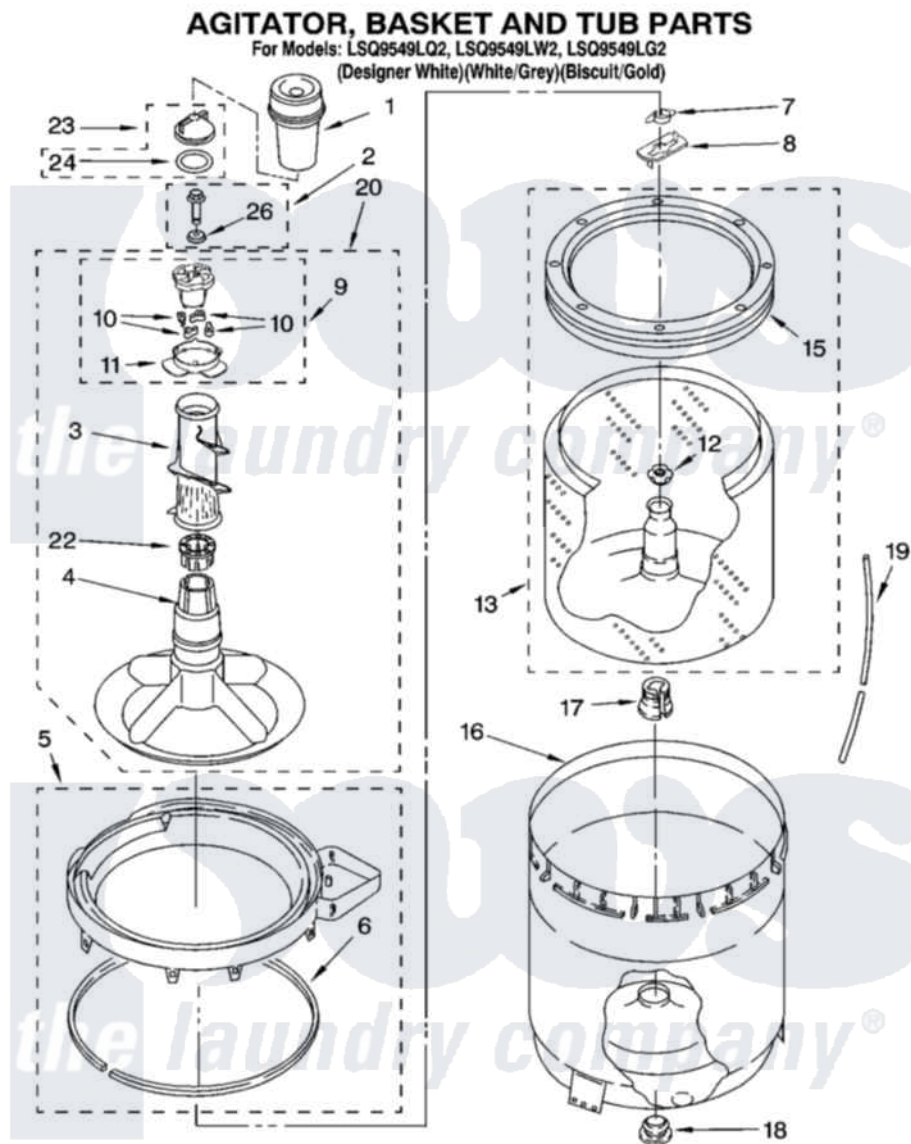

Whirlpool LSQ9549LQ2 03 - AGITATOR, BASKET AND TUB PARTS

8180132

5

Whirlpool Residential Whirlpool LSQ9549LQ2 Washer Parts Parts Diagram 03 - AGITATOR, BASKET AND TUB PARTS

[Click on the part number to view part](#)

Item	Original Part Number	Replaced By	Status	Part Description
1	63580			Dispenser, Fabric Softener
2	358237			Screw And Washer
3	3363003			Mover, Clothes
4	3951632			Agitator
5	8528150	W10445870		Ring-Tub
6	3976308			Gasket, Tub Ring
7	3354845			Clip, Agitator
8	3355921	8543666		Washer, Agitator
9	3951682	285809		Cam-Agitator
10	3366877	80040		Dog-Agitator
11	3952374			Bearing, Driven Cam
12	21366			Nut, Spanner
13	8526016	W10389328		Clothes Container, Assembly
15	8519788	387240		Ring, Balance
16	63849			Strain Relief, Power Cord
17	389140			Tub Block, Basket Drive

18	383727		Gasket, Centerpodt
19	3347780	353244	Hose, Pressure Switch
20	3951744		Agitator Assembly
22	3951608		Spacer, Thrust
23	3354733	W10074580	Cap, Barrier
24	3348855	W10072840	Fabric Softener
26	3949550		Washer