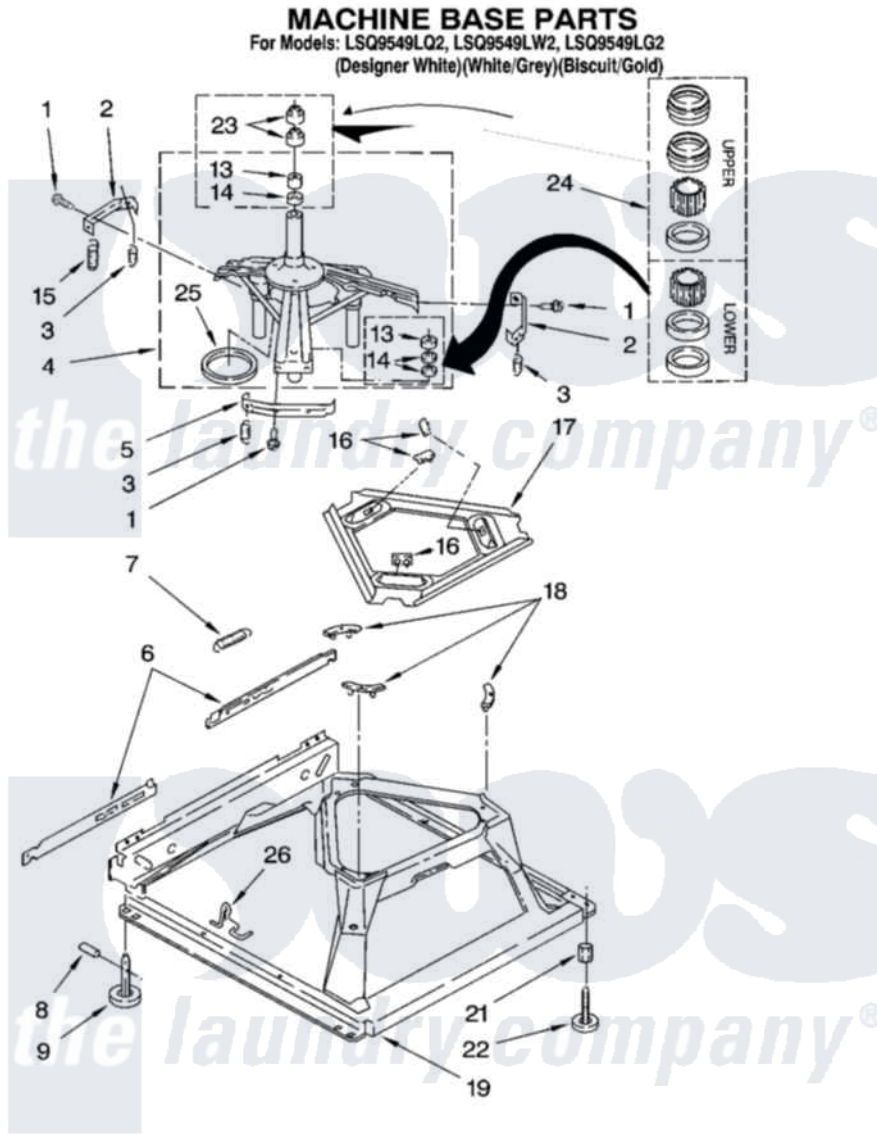

Whirlpool LSQ9549LQ2 04 - MACHINE BASE PARTS

8180132

7

Whirlpool [Residential Whirlpool LSQ9549LQ2 Washer Parts](#) Parts Diagram 04 - MACHINE BASE PARTS
Click on the part number to view part

Item	Original Part Number	Replaced By	Status	Part Description
1	3400076			Screw, Bracket Mounting
2	64067			Bracket, Spring Outer
3	63907			Spring, Suspension
4	3362087	280184		Support
5	64065			Bracket, Spring Outer
6	63466			Link, Leveling Mechanism
7	62597	8316845		Spring
8	62837			Pin, Knurled
9	62596	285244		Feet-Leveling
13	3347047	8546455		Bearing, Centerpost
14	357409	359449		Seal, Agitator Shaft
15	388492	W10250667		Spring, Counterweight
16	62568	285219		Pad
17	3946509			Plate, Suspension
18	3363660	285744		Pad
19	3946512	285771		Base

21	3359452		Nut, Lock
22	389102	W10001130	Foot, Leveling
23	356934	8577376	Seal, Centerpost
24	285203		Centerpost Bearing Kit
25	63134		Ring, Sound Deadening
26	63806	W10145155	Retainer, Suspension Spring