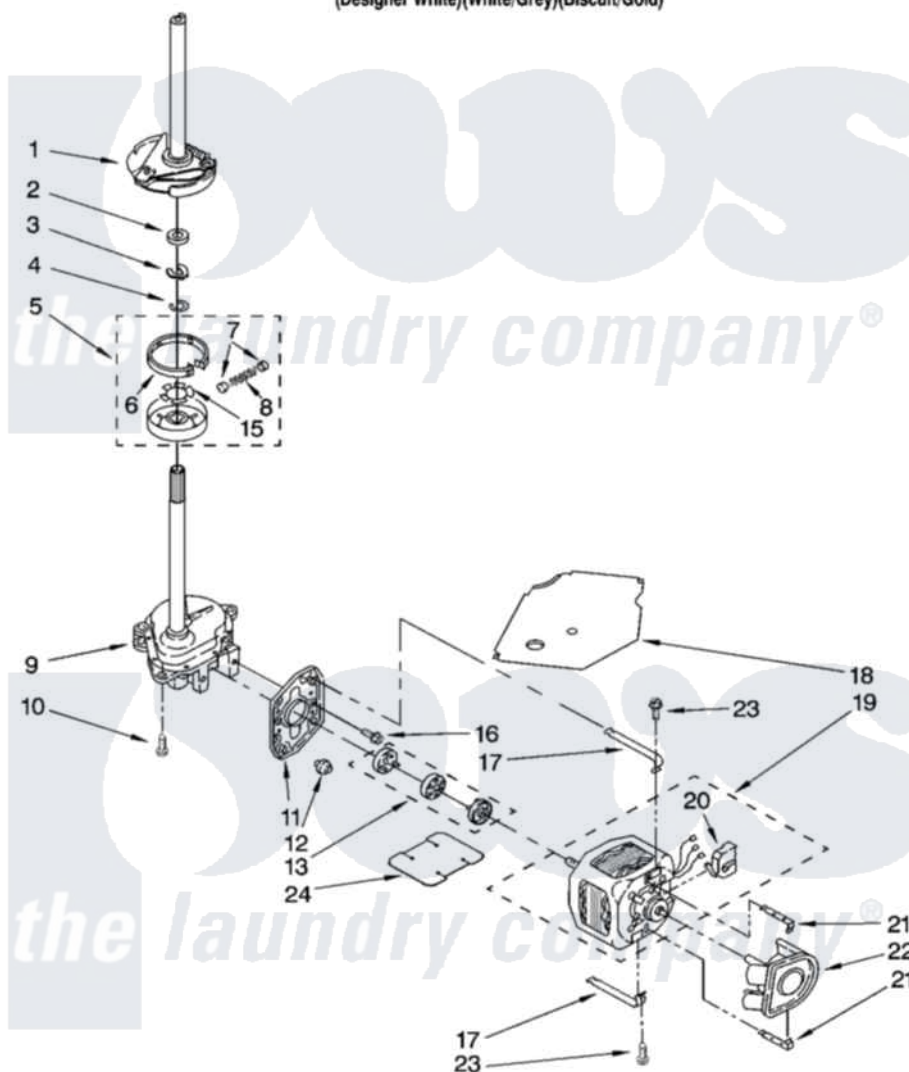

Whirlpool LSQ9549LQ2 05 - BRAKE, CLUTCH, GEARCASE, MOTOR AND PUMP PARTS

BRAKE, CLUTCH, GEARCASE, MOTOR AND PUMP PARTS

For Models: LSQ9549LQ2, LSQ9549LW2, LSQ9549LG2
(Designer White)(White/Grey)(Biscuit/Gold)

8

8180132

Whirlpool [Residential Whirlpool LSQ9549LQ2 Washer Parts](#) Parts Diagram 05 - BRAKE, CLUTCH, GEARCASE, MOTOR AND PUMP PARTS

[Click on the part number to view part](#)

Item	Original Part Number	Replaced By	Status	Part Description
1	388952	285792		Basketdrive
2	63292			Washer, Spin Tube Thrust
3	62697	W10080230		Ring, Spin Tube Support
4	63283	285353		Ring
5	3951311	285785		Clutch
6	3951308	285790		Lining
7	62646			Cap, Clutch Spring
8	3946792			Spring And Damper Assembly
9	3360630	3360629		Gearcase
10	3357334	3400516		Screw Anti-Rattle
11	62611			Plate, Motor Mount To Gearcase
12	62691			Grommet, Motor
13	285753	285753A		Coupling
15	3355454			Clip, Main Drive

16	3400516		Screw Anti-Rattle
17	3349637	W10086010	Retainer, Motor
18	3362089		Shield, Tub To Motor
19	8528157	661600	Motor, Main Drive
20	3952056		Switch, Main Drive Motor
21	8546127		Retainer, Pump
22	3363394		Pump
23	3387485	273556	Screw, 10-16 X 5/8
24	3946532		Shield, Motor