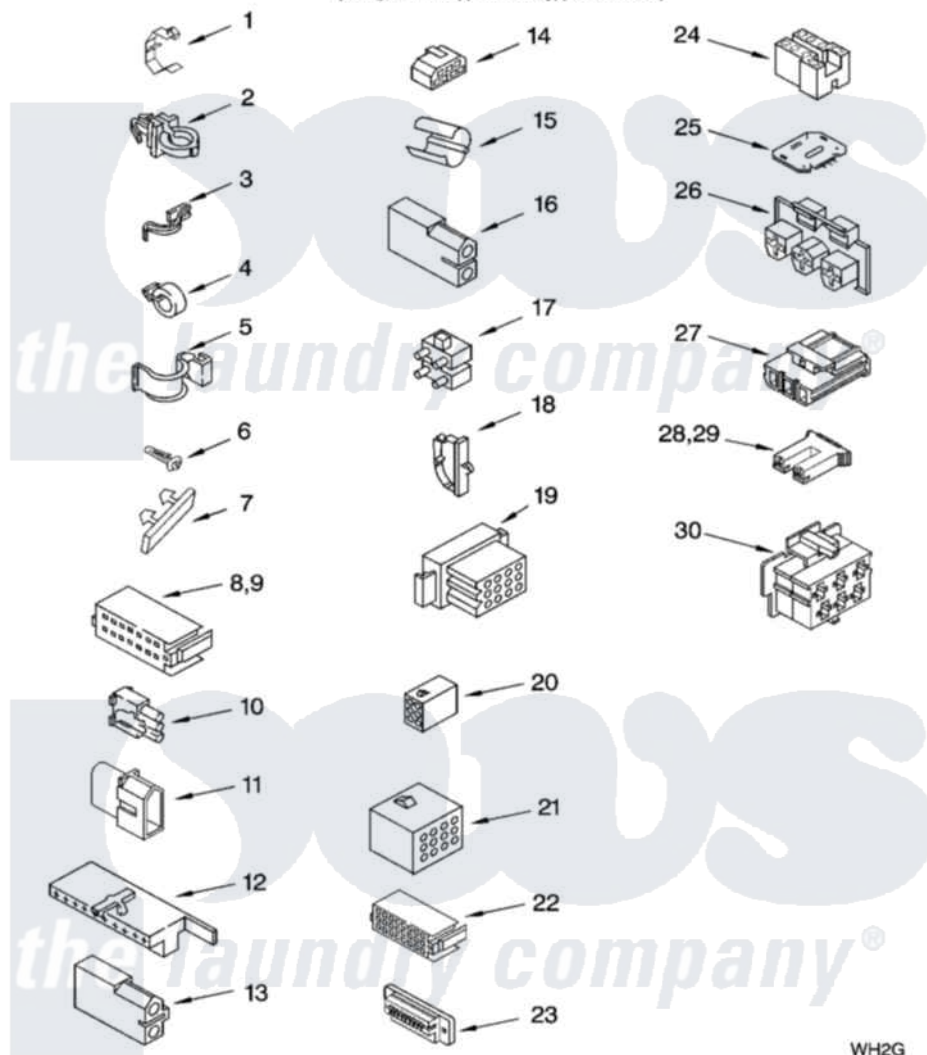

Whirlpool LSQ9549LQ2 06 - WIRING HARNESS PARTS

WIRING HARNESS PARTS For Models: LSQ9549LQ2, LSQ9549LW2, LSQ9549LG2 (Designer White)(White/Grey)(Biscuit/Gold)

WH2G

8180132

9

Whirlpool [Residential Whirlpool LSQ9549LQ2 Washer Parts](#) Parts Diagram 06 - WIRING HARNESS PARTS
Click on the part number to view part

Item	Original Part Number	Replaced By	Status	Part Description
1	3349557			Retainer, Harness
2	388498		Not Available	Clip, Harness
3	3347812	8528351		Clip
4	3352501	8559320		Restraint, Hose
5	90016			Clip, Pressure Switch Hose
6	3390496	8281256		Clip, Harness
7	389379			Retainer, Side To Feature Panel
8	352090			Timer, Block Disconnect
9	352089			Timer, Block Disconnect
10	62889			Receptacle, Terminal
11	353424			Plug, Terminal
12	62505			Block, Disconnect
13	3348075			Block, Disconnect (Motor 3 Speed) (Use Term. 94613 Or 94614)
14	3347243			Block, Disconnect

15	63523		Harness, Protector
16	717252		Receptacle, Terminal
17	387566		Plug, Terminal (4-Way) (Power Cord) (Use M3 Screws)
18	3352944		Clip, Harness
19	3390423	Not Available	Block, Disconnect (12-Way) (Timer) (Use Term. 94613)
20	3347730	Not Available	Receptacle, (6-Way) (Use Term. 94613)
21	388818		Plug, Terminal (12-Way) (Use Term. 94613 Or 94614)
22	3369366	Not Available	Timer, Block Disconnect (Black) (Amp) (Use Term. 3369365)
23	3349494		Connector, Etc
24	60687		Connector, Relay (Use Term. 308569)
25	3407125	3955728	Control, Etc
26	3948617	2172937	Connector
27	3360056		Connector
28	3354925		Block, Connector
29	3354926		Block, Connector
30	3948615	Not Available	Connector (T.P.A.) (6-Circuit) (Temp. Switch) (Use Term. 3948619 OR 3948620.)