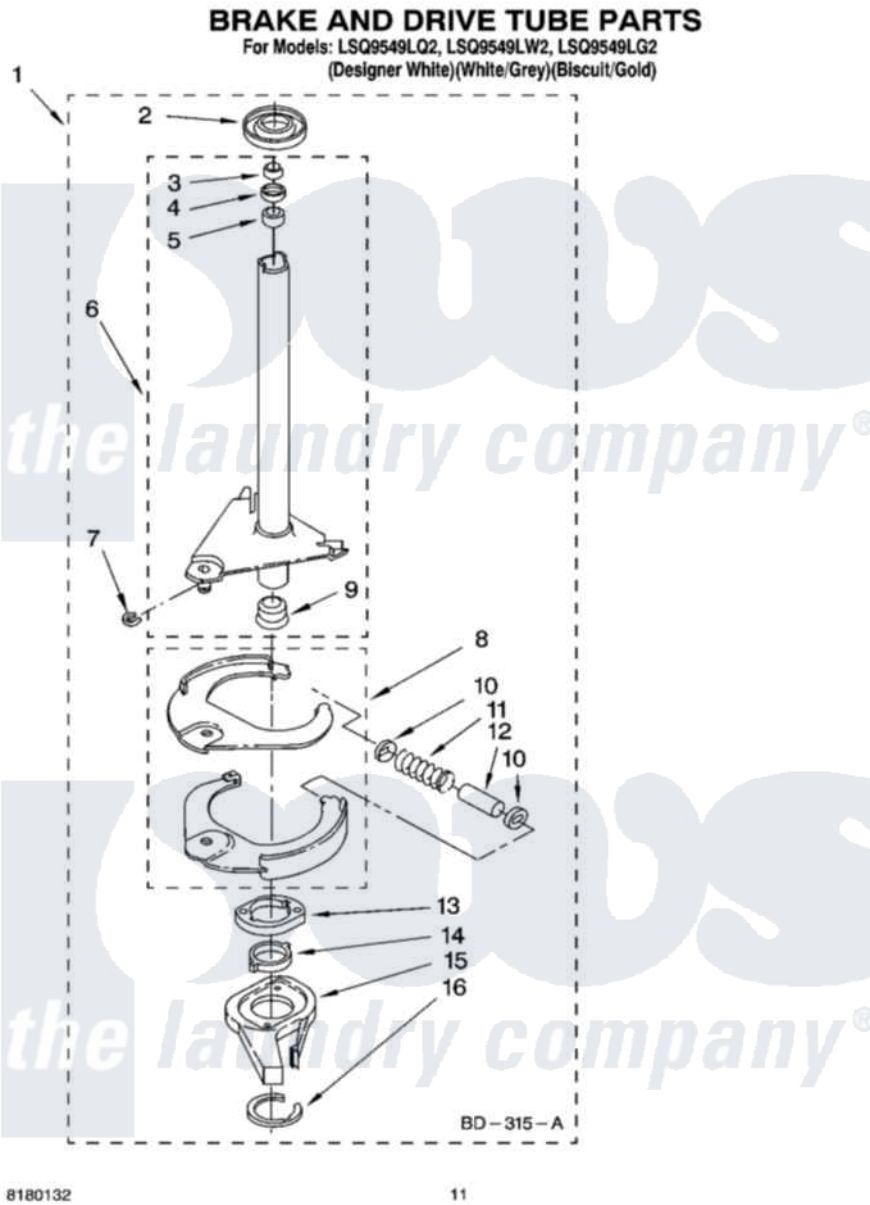

Whirlpool LSQ9549LQ2 07 - BRAKE AND DRIVE TUBE PARTS

8180132

11

Whirlpool [Residential Whirlpool LSQ9549LQ2 Washer Parts](#) Parts Diagram 07 - BRAKE AND DRIVE TUBE PARTS
 Click on the part number to view part

Item	Original Part Number	Replaced By	Status	Part Description
1	388952	285792		Basketdrive
2	62658			Ring, Thrust
3	91939			Seal, Shaft
4	356427			Seal, Spin Pinion
5	356937			Spacer, Drive Tube
6	64027	64208		Tube-Spin
7	64035	W10083190		Ring, Retaining
8	64232	285438		Shoe-Brake
9	62703	8546462		"T" Bearing, Spin Tube
10	62648	285658		Sleeve
11	387806		Not Available	Spring, Brake
12	62909	285658		Sleeve
13	63023	8546461		Cam, Brake Release
14	63022			Sleeve, Cam
15	64194	285790		Lining
16	90368	W10083200		Ring, Retaining

" N/A

Not Available

FOLLOWING PARTS NOT
ILLUSTRATED

" [285208](#)

Lubricant