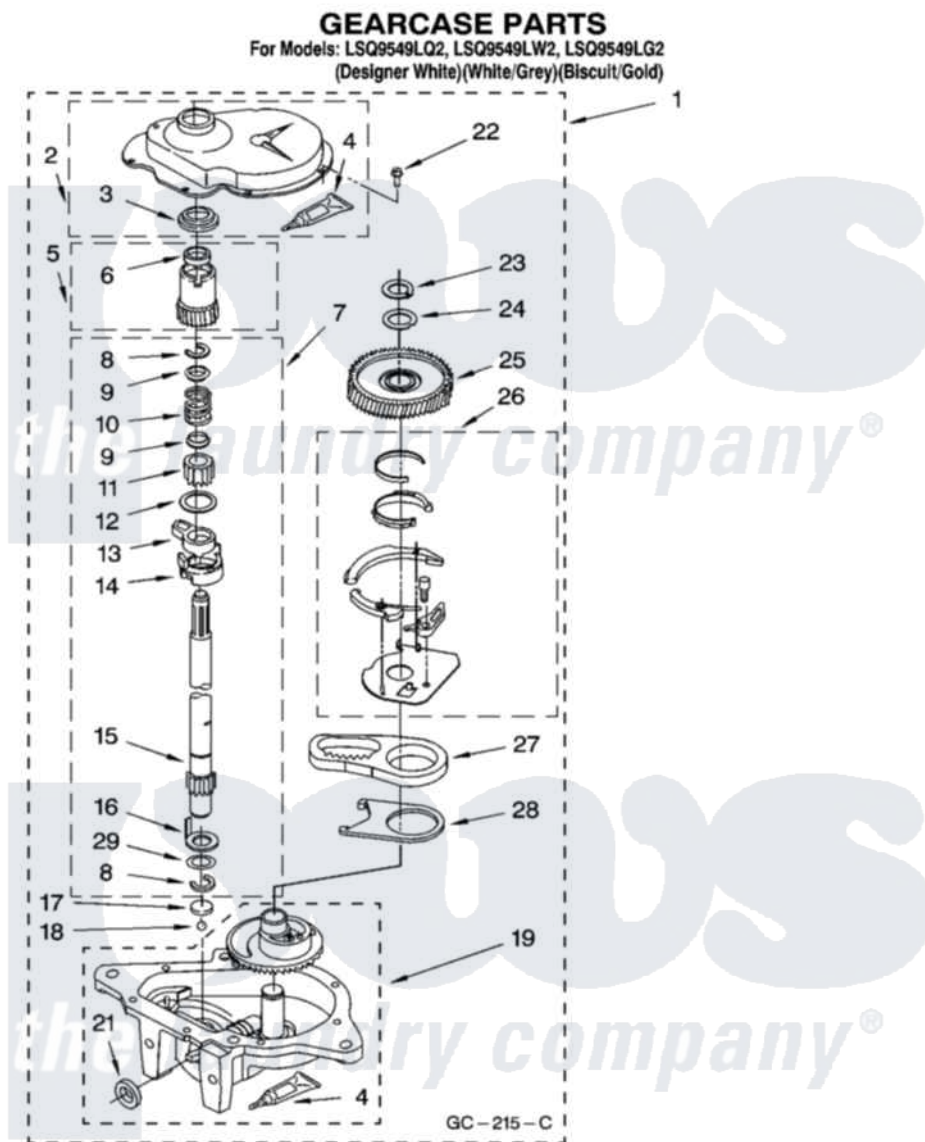

# Whirlpool LSQ9549LQ2 08 - GEARCASE PARTS

12

8180132

Whirlpool Residential Whirlpool LSQ9549LQ2 Washer Parts Parts Diagram 08 - GEARCASE PARTS  
Click on the part number to view part

Item	Original Part Number	Replaced By	Status	Part Description
1	3360630	<a href="#">3360629</a>		Gearcase
2	<a href="#">285202</a>			Cover, Gearcase
3	<a href="#">3349985</a>			Seal, Gearcase Cover
4	<a href="#">285195</a>			Sealer Sealer, Gasket
5	63320	<a href="#">285362</a>		Gear and Pinion
6	<a href="#">356427</a>			Seal, Spin Pinion
7	<a href="#">389387</a>			Shaft, Agitator
8	90369		Not Available	Ring, Retaining (2)
9	<a href="#">62677</a>			Retainer, Spring
10	<a href="#">62676</a>			Spring, Agitator
11	63273	<a href="#">285509</a>		Shaft, Agitator
12	<a href="#">62619</a>			Washer, Agitator Gear
13	62580	<a href="#">285206</a>		Cam-Agitator
14	62581	<a href="#">285206</a>		Cam-Agitator
15	<a href="#">285509</a>			Shaft, Agitator
16	<a href="#">62618</a>			Washer, Cam Thrust

17	16018	<a href="#">285205</a>	Bearing
18	85529	<a href="#">285205</a>	Bearing
19	389230	<a href="#">285515</a>	Gearcase
21	<a href="#">285352</a>		Seal Kit, Thrust Plug
22	<a href="#">3351614</a>		Screw, Gearcase Cover Mounting
23	3362552	<a href="#">285765</a>	Ring-Retr
24	285735	<a href="#">285766</a>	Washer Kit, Thrust
25	62570	<a href="#">285362</a>	Gear and Pinon
26	388253	<a href="#">999516</a>	Shelf-Glas
27	3349296	<a href="#">8546456</a>	Rack, Connecting
28	<a href="#">62621</a>		Actuator, Shift
29	<a href="#">388815</a>		Washer, Intermediate 1 3976263 Miscellaneous Parts Bag 2 3976300 Washer, Inlet Hose 3 3366913 Clamp, Hose