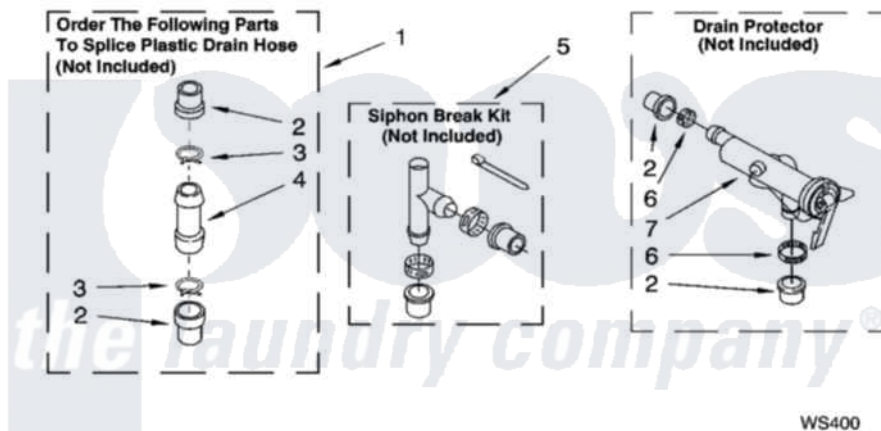

WATER SYSTEM PARTS
 For Models: LSQ9549LQ2, LSQ9549LW2, LSQ9549LG2
 (Designer White)(White/Grey)(Biscuit/Gold)

8180132

13

Whirlpool [Residential Whirlpool LSQ9549LQ2 Washer Parts](#) Parts Diagram 09 - WATER SYSTEM PARTS
 Click on the part number to view part

Item	Original Part Number	Replaced By	Status	Part Description
1	285442			Water System Parts
2	285321			Water System Parts
3	370447	285655		Clamp, Hose
4	16272			Connector, Straight
5	285320			Water System Parts
6	65349	285655		Clamp, Hose
7	367031			Water System Parts