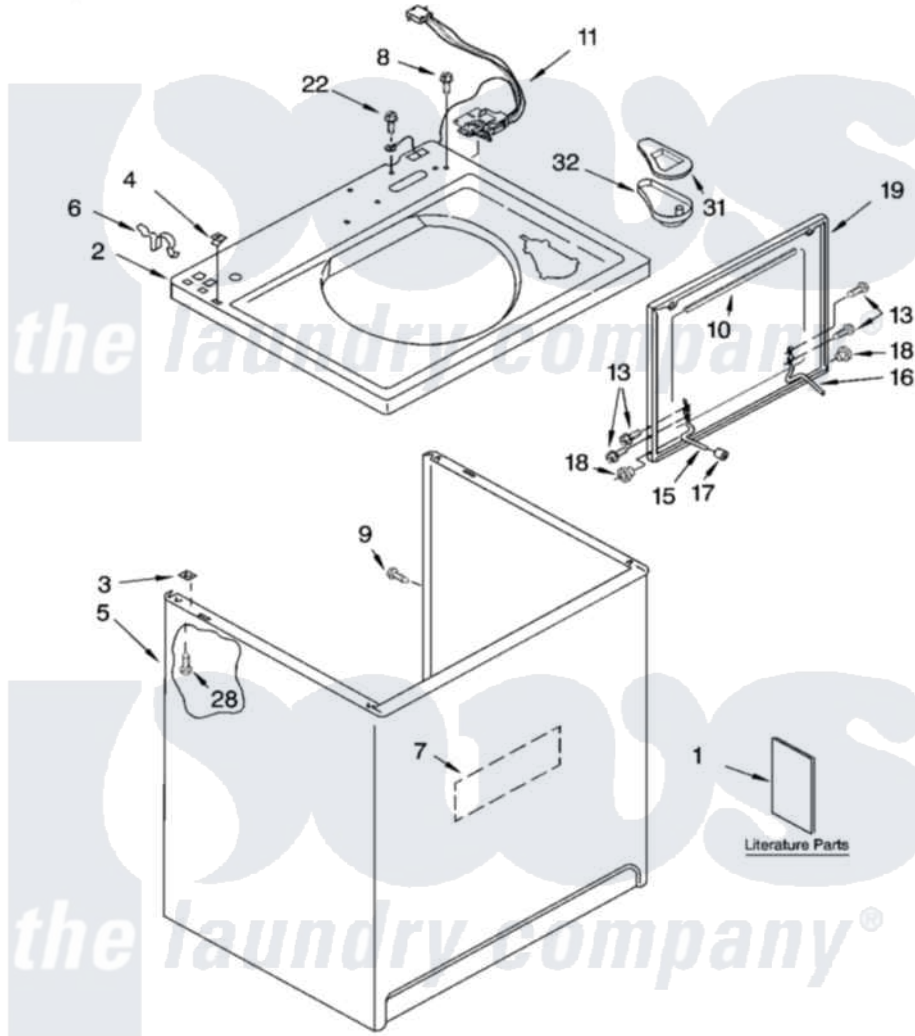

Whirlpool LSQ9549LQ3 01 - TOP AND CABINET PARTS

TOP AND CABINET PARTS

For Models: LSQ9549LQ3, LSQ9549LW3, LSQ9549LG3
(Designer White) (White/Grey) (Biscuit/Gold)

AUTOMATIC
WASHER

11-03 Litho in U.S.A. (dtd)

1

Part No. 8180176

[Whirlpool Residential Whirlpool LSQ9549LQ3 Washer Parts](#) Parts Diagram 01 - TOP AND CABINET PARTS
Click on the part number to view part

Item	Original Part Number	Replaced By	Status	Part Description
1	LIT3956025		Not Available	Literature Parts (Installation Instructions)
"	LIT3955907		Not Available	Literature Parts (Feature Sheet)
"	LIT3955869			Literature Parts
"	LIT3956339		Not Available	Literature Parts (Energy Guide)
"	LIT8558184		Not Available	Literature Parts (Wiring Diagram)
"	N/A		Not Available	Following May Be Purchased DO-IT-YOURSELF REPAIR MANUALS
"	LIT4313896	4313896		Do-It-Yourself Repair Manuals
2	3955792			Top
"	3955793			Top
3	62750			Spacer, Cabinet To Top (4)
4	357213			Nut, Push-In
5	63424			Cabinet
"	3954357			Cabinet

6	62780		Clip, Top And Cabinet And Rear Panel
7	3976348		Absorber, Sound
8	3400611		Screw And Washer, Lid Switch
9	3357011	308685	Side Trim)
10	8054939		Seal, Lid
11	8054980		Switch, Lid
13	355274	W10119828	Screw, Lid Hinge Mounting
15	8055257		Hinge, Lid
16	8055256		Hinge, Lid
17	19119		Bumper, Lid Hinge
18	8319539		Bearing, Lid Hinge
19	3956016	3957547	Lid
"	3956017	3957548	Lid
22	3351614		Screw, Gearcase Cover Mounting
28	3390631		Screw, 10-16 X 3/8
31	3955788		Cover, Dispenser
32	8519517		Dispenser, Bleach