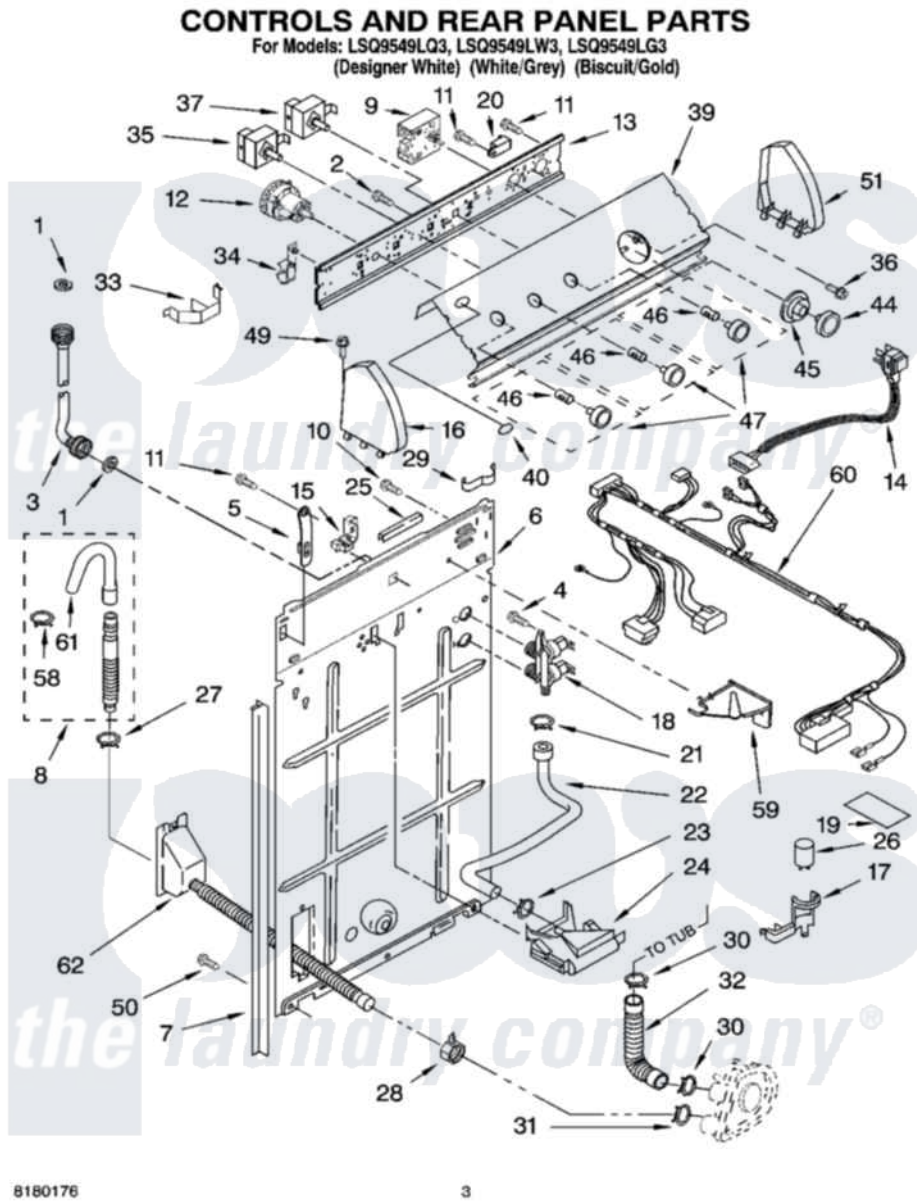

Whirlpool LSQ9549LQ3 02 - CONTROLS AND REAR PANEL PARTS

Whirlpool [Residential Whirlpool LSQ9549LQ3 Washer Parts](#) Parts Diagram 02 - CONTROLS AND REAR PANEL PARTS
 Click on the part number to view part

Item	Original Part Number	Replaced By	Status	Part Description
1	3976300	16123		Washer Inlet-Hose Miscellaneous Parts Must be Ordered Separately.
2	3400073			Screw, Ground
3	3949374	89503		Hose-Inlet
"	3949375	89503		Hose-Inlet
4	9740848			Screw, Mixing Valve Mounting
5	8318255	8568314		Strap, Console
6	3357978			Panel, Rear
7	62747			Pad, Rear Panel
8	3951609	285664		Hose
"	661577	285666		Hose
"	3357090	285702		Hose
9	8546165			Timer, Control
10	3351614			Screw, Gearcase Cover Mounting
11	90767			Screw, 8A X 3/8 HeX Washer Head Tapping