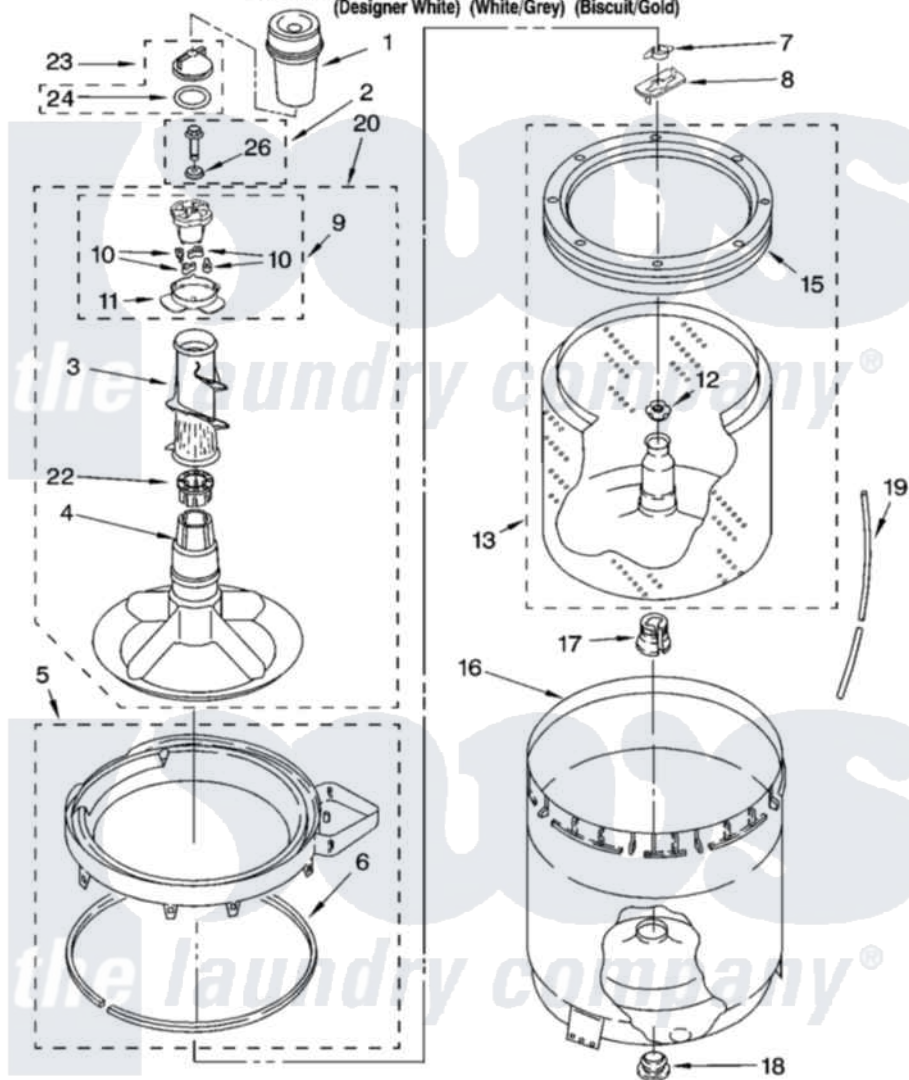

Whirlpool LSQ9549LQ3 03 - AGITATOR, BASKET AND TUB PARTS

AGITATOR, BASKET AND TUB PARTS

For Models: LSQ9549LQ3, LSQ9549LW3, LSQ9549LG3
(Designer White) (White/Grey) (Biscuit/Gold)

8180176

5

Whirlpool Residential Whirlpool LSQ9549LQ3 Washer Parts Parts Diagram 03 - AGITATOR, BASKET AND TUB PARTS

[Click on the part number to view part](#)

Item	Original Part Number	Replaced By	Status	Part Description
1	63580			Dispenser, Fabric Softener
2	358237			Screw And Washer
3	3363003			Mover, Clothes
4	3951632			Agitator
5	8528150	W10445870		Ring-Tub
6	3976308			Gasket, Tub Ring
7	3354845			Clip, Agitator
8	3355921	8543666		Washer, Agitator
9	3951682	285809		Cam-Agitator
10	3366877	80040		Dog-Agitator
11	3952374			Bearing, Driven Cam
12	21366			Nut, Spanner
13	8526016	W10389328		Clothes Container, Assembly
15	8519788	387240		Ring, Balance
16	63849			Strain Relief, Power Cord
17	389140			Tub Block, Basket Drive

18	383727		Gasket, Centerpodt
19	3347780	353244	Hose, Pressure Switch
20	3951744		Agitator Assembly
22	3951608		Spacer, Thrust
23	3354733	W10074580	Cap, Barrier
24	3348855	W10072840	Fabric Softener
26	3949550		Washer