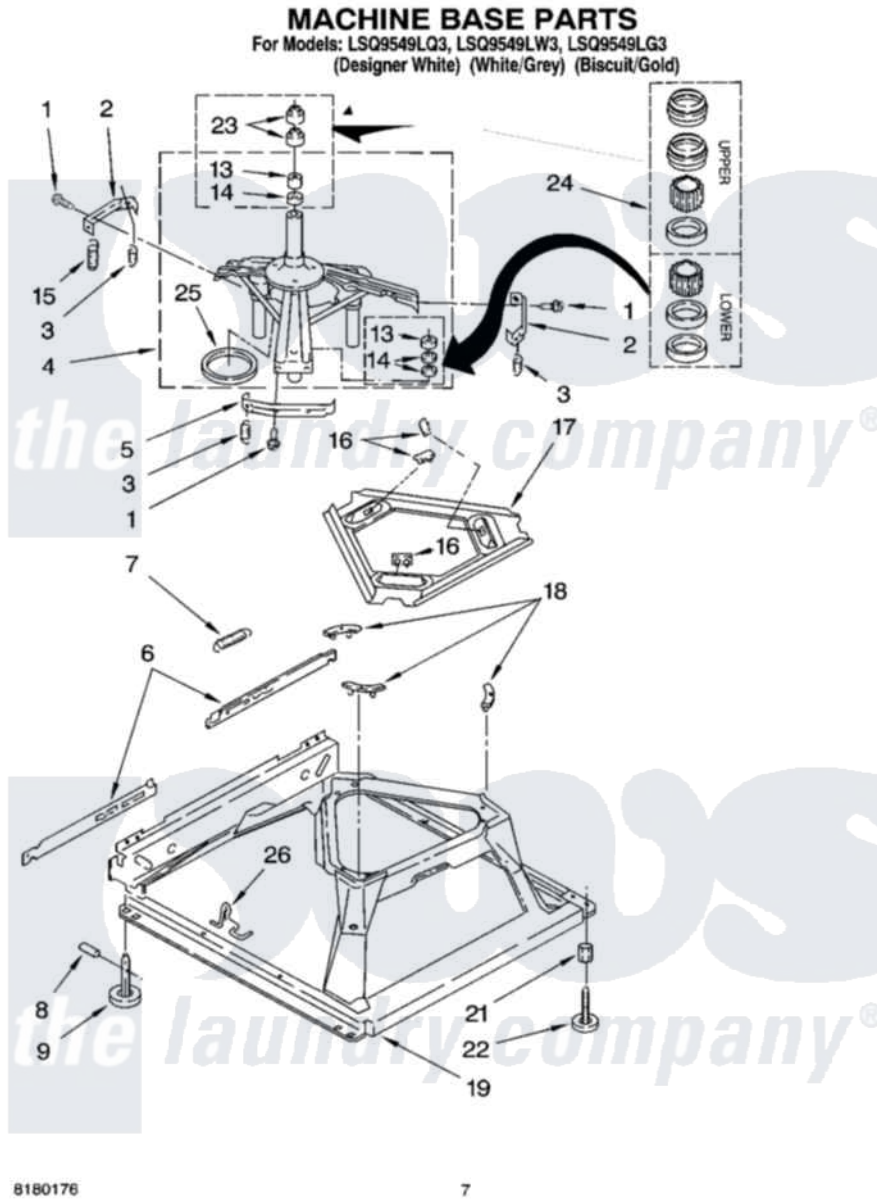

Whirlpool LSQ9549LQ3 04 - MACHINE BASE PARTS

Whirlpool [Residential Whirlpool LSQ9549LQ3 Washer Parts](#) Parts Diagram 04 - MACHINE BASE PARTS
Click on the part number to view part

Item	Original Part Number	Replaced By	Status	Part Description
1	3400076			Screw, Bracket Mounting
2	64067			Bracket, Spring Outer
3	63907			Spring, Suspension
4	3362087	280184		Support
5	64065			Bracket, Spring Outer
6	63466			Link, Leveling Mechanism
7	62597	8316845		Spring
8	62837			Pin, Knurled
9	62596	285244		Feet-Leveling
13	3347047	8546455		Bearing, Centerpost
14	357409	359449		Seal, Agitator Shaft
15	388492	W10250667		Spring, Counterweight
16	62568	285219		Pad
17	3946509			Plate, Suspension
18	3363660	285744		Pad
19	3946512	285771		Base

21	3359452		Nut, Lock
22	389102	W10001130	Foot, Leveling
23	356934	8577376	Seal, Centerpost
24	285203		Centerpost Bearing Kit
25	63134		Ring, Sound Deadening
26	63806	W10145155	Retainer, Suspension Spring