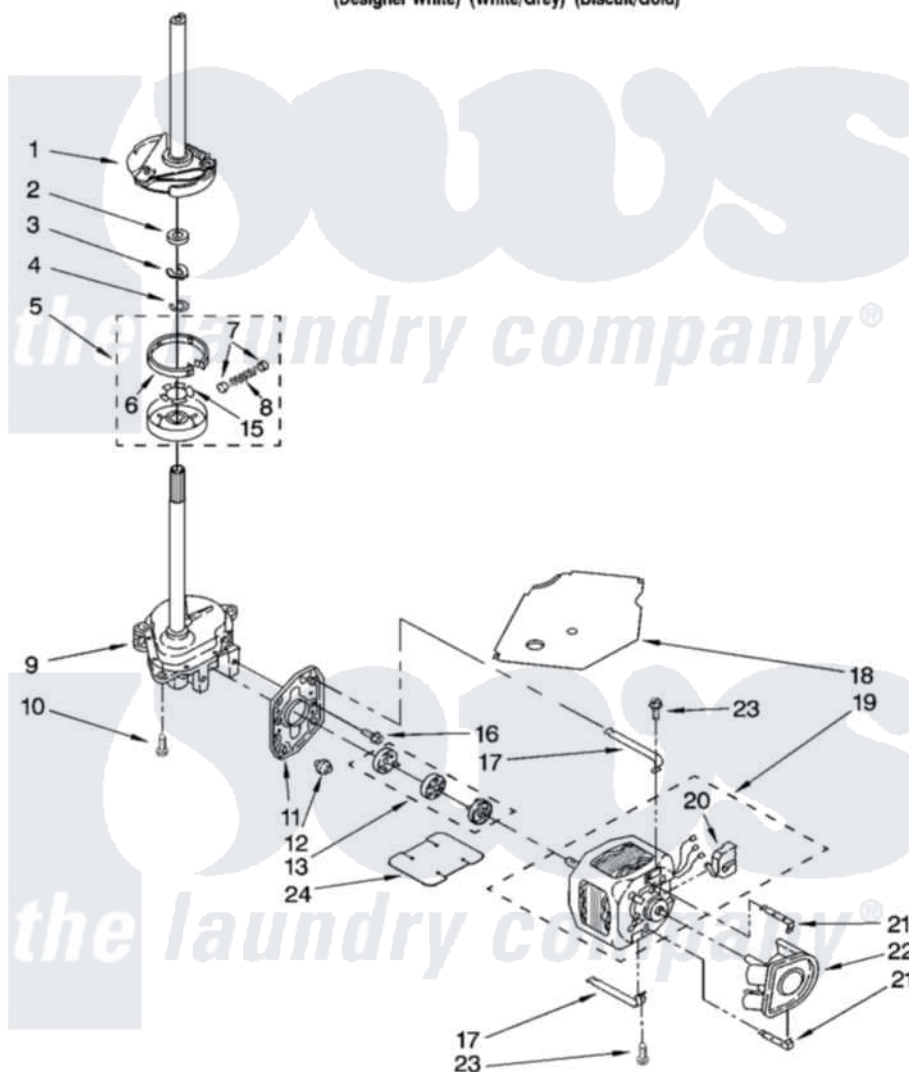

# Whirlpool LSQ9549LQ3 05 - BRAKE, CLUTCH, GEARCASE, MOTOR AND PUMP PARTS

## BRAKE, CLUTCH, GEARCASE, MOTOR AND PUMP PARTS

For Models: LSQ9549LQ3, LSQ9549LW3, LSQ9549LG3  
(Designer White) (White/Grey) (Biscuit/Gold)

8

8180176

Whirlpool [Residential Whirlpool LSQ9549LQ3 Washer Parts](#) Parts Diagram 05 - BRAKE, CLUTCH, GEARCASE, MOTOR AND PUMP PARTS

[Click on the part number to view part](#)

Item	Original Part Number	Replaced By	Status	Part Description
1	388952	<a href="#">285792</a>		Basketdrive
2	<a href="#">63292</a>			Washer, Spin Tube Thrust
3	62697	<a href="#">W10080230</a>		Ring, Spin Tube Support
4	63283	<a href="#">285353</a>		Ring
5	3951311	<a href="#">285785</a>		Clutch
6	3951308	<a href="#">285790</a>		Lining
7	<a href="#">62646</a>			Cap, Clutch Spring
8	<a href="#">3946792</a>			Spring And Damper Assembly
9	3360630	<a href="#">3360629</a>		Gearcase
10	3357334	<a href="#">3400516</a>		Screw Anti-Rattle
11	<a href="#">62611</a>			Plate, Motor Mount To Gearcase
12	<a href="#">62691</a>			Grommet, Motor
13	285753	<a href="#">285753A</a>		Coupling
15	<a href="#">3355454</a>			Clip, Main Drive

16	<a href="#">3400516</a>		Screw Anti-Rattle
17	3349637	<a href="#">W10086010</a>	Retainer, Motor
18	<a href="#">3362089</a>		Shield, Tub To Motor
19	8528157	<a href="#">661600</a>	Motor, Main Drive
20	<a href="#">3952056</a>		Switch, Main Drive Motor
21	<a href="#">8546127</a>		Retainer, Pump
22	<a href="#">3363394</a>		Pump
23	3387485	<a href="#">273556</a>	Screw, 10-16 X 5/8
24	<a href="#">3946532</a>		Shield, Motor