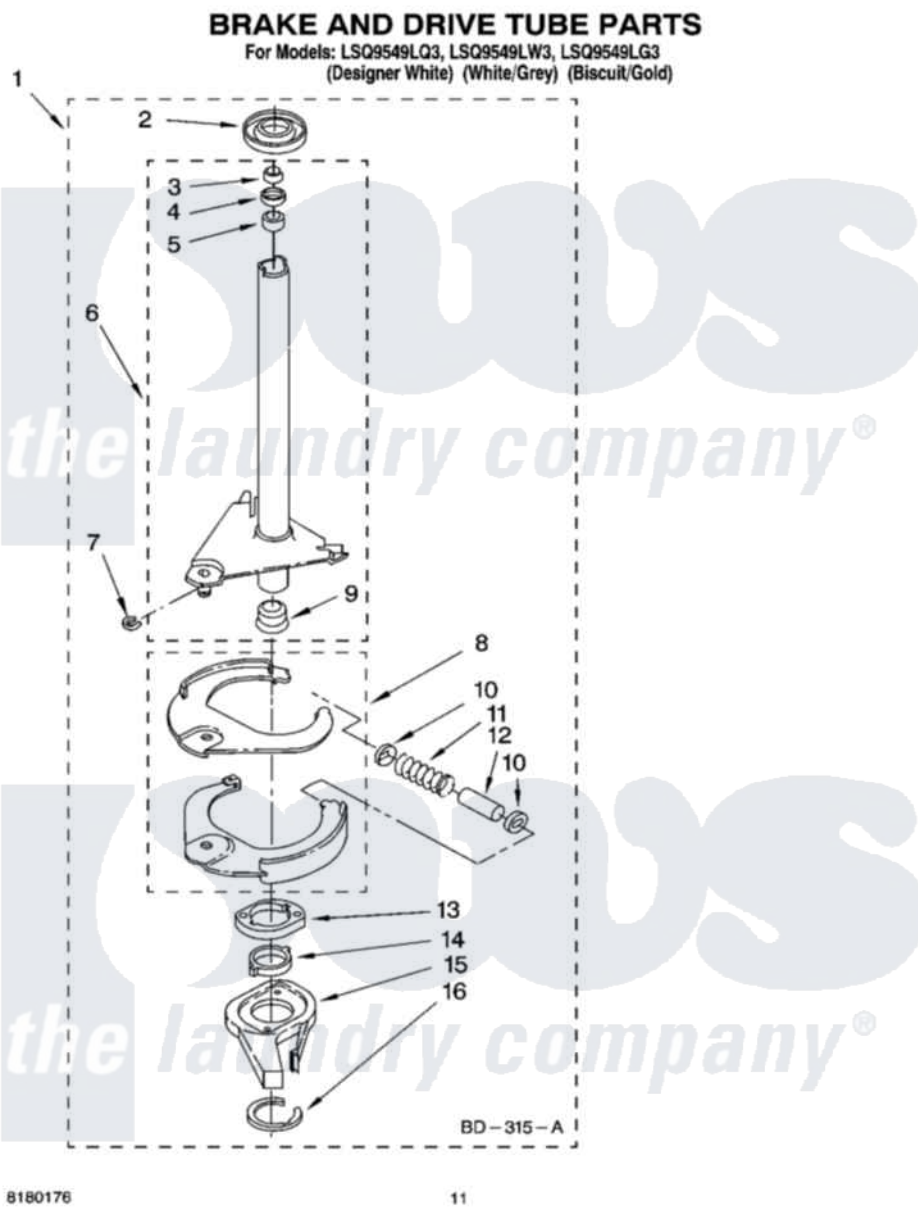

# Whirlpool LSQ9549LQ3 07 - BRAKE AND DRIVE TUBE PARTS

8180176

11

Whirlpool Residential Whirlpool LSQ9549LQ3 Washer Parts Parts Diagram 07 - BRAKE AND DRIVE TUBE PARTS  
 Click on the part number to view part

Item	Original Part Number	Replaced By	Status	Part Description
1	388952	<a href="#">285792</a>		Basketdrive
2	<a href="#">62658</a>			Ring, Thrust
3	<a href="#">91939</a>			Seal, Shaft
4	<a href="#">356427</a>			Seal, Spin Pinion
5	<a href="#">356937</a>			Spacer, Drive Tube
6	64027	<a href="#">64208</a>		Tube-Spin
7	64035	<a href="#">W10083190</a>		Ring, Retaining
8	64232	<a href="#">285438</a>		Shoe-Brake
9	62703	<a href="#">8546462</a>		"T" Bearing, Spin Tube
10	62648	<a href="#">285658</a>		Sleeve
11	387806		Not Available	Spring, Brake
12	62909	<a href="#">285658</a>		Sleeve
13	63023	<a href="#">8546461</a>		Cam, Brake Release
14	<a href="#">63022</a>			Sleeve, Cam
15	64194	<a href="#">285790</a>		Lining
16	90368	<a href="#">W10083200</a>		Ring, Retaining

" N/A

Not Available

FOLLOWING PARTS NOT  
ILLUSTRATED

" [285208](#)

Lubricant