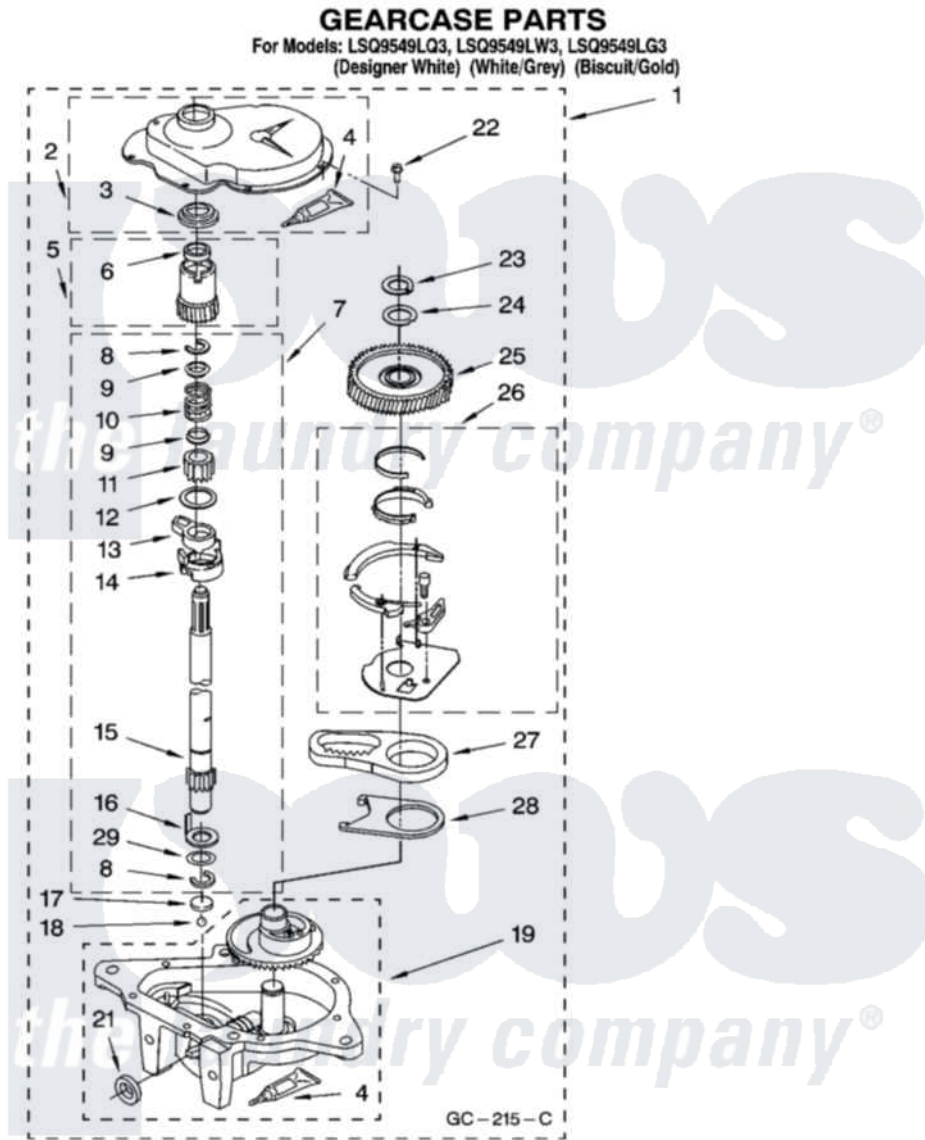

Whirlpool LSQ9549LQ3 08 - GEARCASE PARTS

12

8180176

Whirlpool Residential Whirlpool LSQ9549LQ3 Washer Parts Parts Diagram 08 - GEARCASE PARTS
Click on the part number to view part

Item	Original Part Number	Replaced By	Status	Part Description
1	3360630	3360629		Gearcase
2	285202			Cover, Gearcase
3	3349985			Seal, Gearcase Cover
4	285195			Sealer Sealer, Gasket
5	63320	285362		Gear and Pinion
6	356427			Seal, Spin Pinion
7	389387			Shaft, Agitator
8	90369		Not Available	Ring, Retaining (2)
9	62677			Retainer, Spring
10	62676			Spring, Agitator
11	63273	285509		Shaft, Agitator
12	62619			Washer, Agitator Gear
13	62580	285206		Cam-Agitator
14	62581	285206		Cam-Agitator
15	285509			Shaft, Agitator
16	62618			Washer, Cam Thrust

17	16018	285205	Bearing
18	85529	285205	Bearing
19	389230	285515	Gearcase
21	285352		Seal Kit, Thrust Plug
22	3351614		Screw, Gearcase Cover Mounting
23	3362552	285765	Ring-Retr
24	285735	285766	Washer Kit, Thrust
25	62570	285362	Gear and Pinon
26	388253	999516	Shelf-Glas
27	3349296	8546456	Rack, Connecting
28	62621		Actuator, Shift
29	388815		Washer, Intermediate 1 3976263 Miscellaneous Parts Bag 2 3976300 Washer, Inlet Hose 3 3366913 Clamp, Hose