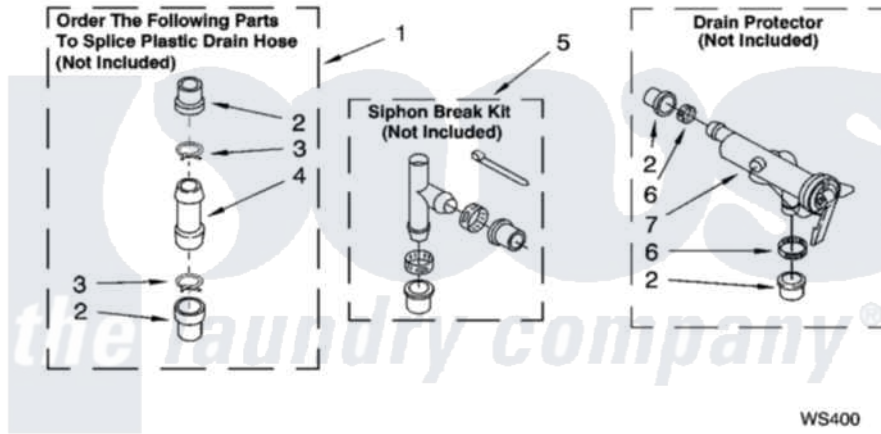

WATER SYSTEM PARTS
 For Models: LSQ9549LQ3, LSQ9549LW3, LSQ9549LG3
 (Designer White) (White/Grey) (Biscuit/Gold)

8180176

13

Whirlpool [Residential Whirlpool LSQ9549LQ3 Washer Parts](#) Parts Diagram 09 - WATER SYSTEM PARTS
 Click on the part number to view part

Item	Original Part Number	Replaced By	Status	Part Description
1	285442			Water System Parts
2	285321			Water System Parts
3	370447	285655		Clamp, Hose
4	16272			Connector, Straight
5	285320			Water System Parts
6	65349	285655		Clamp, Hose
7	367031			Water System Parts